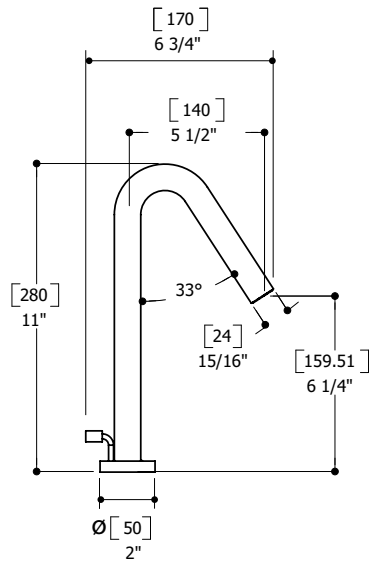

FEATURES

- Solid brass construction
- 1/2" thermostatic cartridge
- Safety temperature stop, preset at 38C / 100F
- Aerated water flow
- Single-spray handshower
- 5' double helix hidden hose
- Ceramic cartridge
- 1/2" female connection

SPECS AT LARGE

- Overall spout projection: 6 3/4"
- Flow rate (tub filler): 5.8 gpm
- CC spout projection: 5 1/2"
- Flow rate (hdshower): 2.5 gpm
- Total faucet height: 11"
- Mounting hole: 1 3/8"
- Counter depth: 1 3/8"