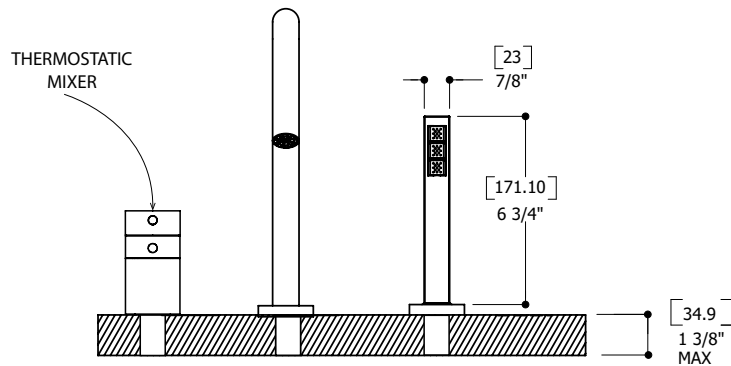

FEATURES

- Solid brass construction
- 1/2" thermostatic cartridge
- Safety temperature stop, preset at 38C / 100F
- Aerated water flow
- Single-spray handshower
- 5' double helix hidden hose
- Ceramic cartridge
- 1/2" female connection

SPECS AT LARGE

- Overall spout projection: 6 3/4"
- Flow rate (tub filler): 5.8 gpm
- CC spout projection: 5 1/2"
- Flow rate (hdshower): 2.5 gpm
- Total faucet height: 11"
- Mounting hole: 1 3/8"
- Counter depth: 1 3/8"