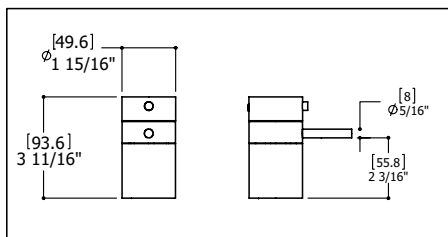

FEATURES

- Solid brass construction
- 1/2" thermostatic cartridge
- Safety temperature stop, preset at 38C / 100F
- Aerated water flow
- Single-spray handshower
- 5' double helix hidden hose
- Ceramic cartridge
- 1/2" female connection

SPECS AT LARGE

- Overall spout projection: 6 3/4"
- Flow rate (tub filler): 5.8 gpm
- CC spout projection: 5 1/2"
- Flow rate (hdshower): 2.5 gpm
- Total faucet height: 11"
- Mounting hole: 1 3/8"
- Counter depth: 1 3/8"