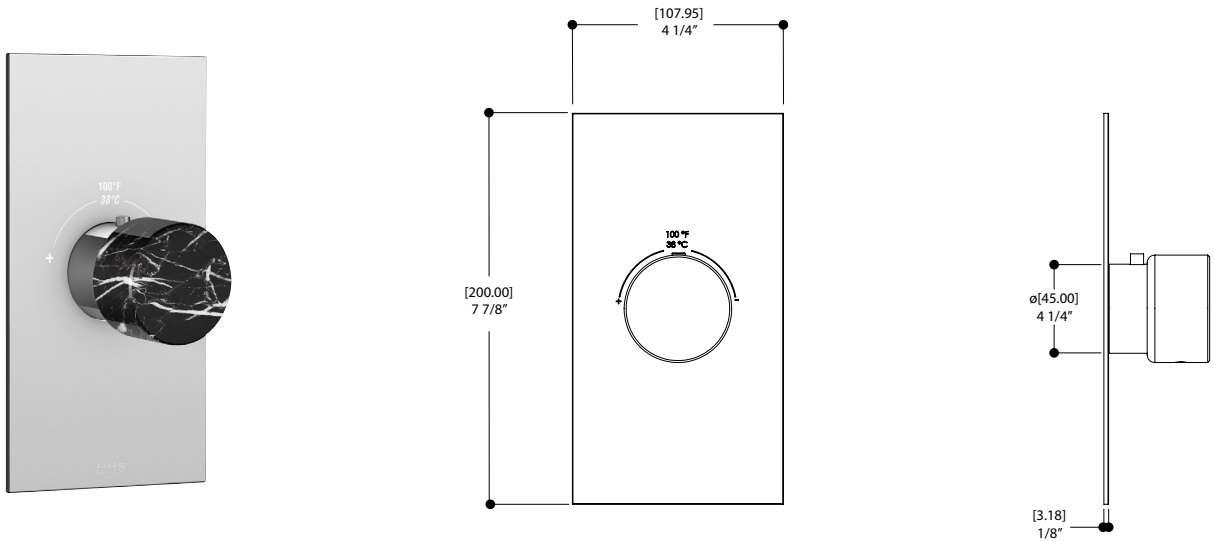

AQUABRASS

— black series —

STS00NM

Product Description

Trim set

for roughs 12000 and 3000
4 1/4" x 7 7/8" x 1/8"

FINISHES

Standard
Polished chrome (pc)