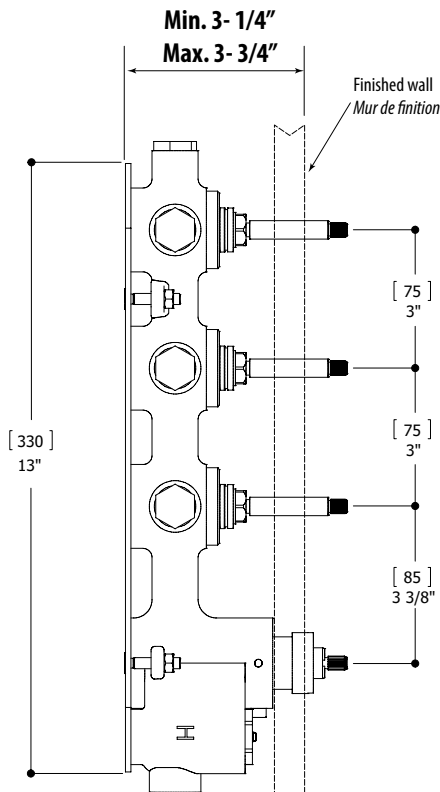

AQUABRASS

aquakit S-33-048

Specifications

FEATURES

- High performance 1/2" thermostatic valve
- 3 independent circuits
- Selectable left and/or right outlets
- European made solid brass rough and thermo cartridges
- Safety temperature limit stopper, preset at 38C / 100F
- Reversible service check valves with filters / stop valves
- 1/2" NPT female connections (outlets and inlets)
- Top outlet bypasses the ceramic cartridges

Flow rate: 12gpm at 45psi

WARRANTY

- Residential: Limited lifetime warranty to original purchaser
- Commercial: Two years warranty
- (Complete warranty available at www.aquabrace.com/warranty)

FEATURES

Solid brass construction
 screwless decorative trim
 Thin contemporary style - 4 1/4" x 16 3/4" x 1/8"
 Decorative cylinder (x4) for shut-off valves and thermo control included
 Handles included
 Fits 1/2" thermo valve 12003 - 3/4" thermo+ valve 3003

AQUABRASS waterway w/ stop valve 1438

square

FEATURES

Solid brass construction
1/2" NPT female connection

FINISHES

Standard

Polished chrome (pc)
Brushed nickel (bn)

Custom