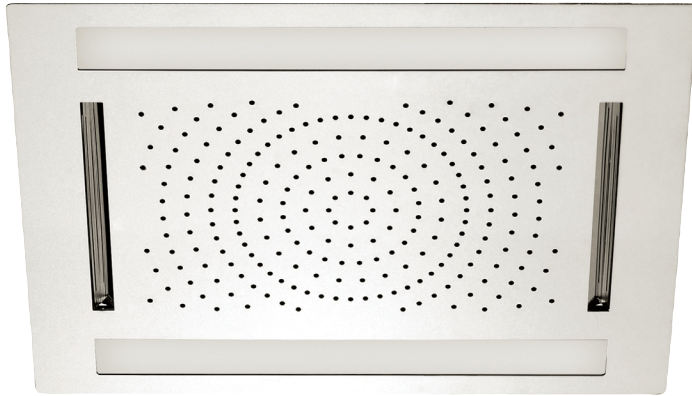

AQUABRASS

aquakit S-33-048

Specifications

FEATURES

- High performance 1/2" thermostatic valve
- 3 independent circuits
- Selectable left and/or right outlets
- European made solid brass rough and thermo cartridges
- Safety temperature limit stopper, preset at 38C / 100F
- Reversible service check valves with filters / stop valves
- 1/2" NPT female connections (outlets and inlets)
- Top outlet bypasses the ceramic cartridges

Flow rate: 12gpm at 45psi

WARRANTY

- Residential: Limited lifetime warranty to original purchaser
- Commercial: Two years warranty
- (Complete warranty available at www.aquabrace.com/warranty)

FEATURES

Solid brass construction
 screwless decorative trim
 Thin contemporary style - 4 1/4" x 16 3/4" x 1/8"
 Decorative cylinder (x4) for shut-off valves and thermo control included
 Handles included
 Fits 1/2" thermo valve 12003 - 3/4" thermo+ valve 3003

FEATURES

Stainless steel construction
 3 functions: rain, 2 chutes
 Chromotherapy - 7 colors with adjustable light speed
 3 shut-off valves required

Waterproof wallmount remote control for chromotherapy included