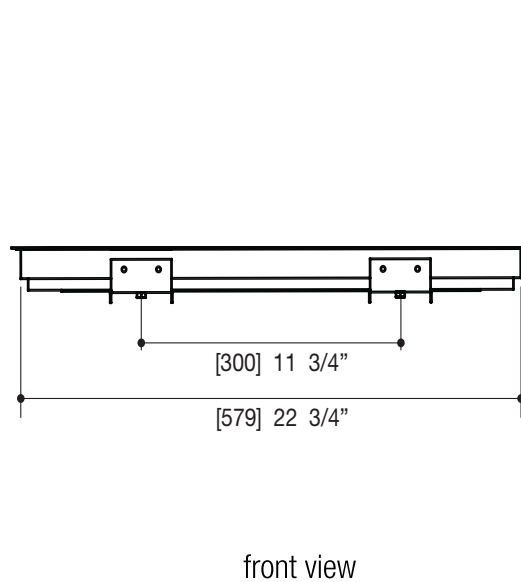

WARRANTY

Residential / commercial: Two years warranty
(Complete warranty available at www.aquabrace.com/warranty)