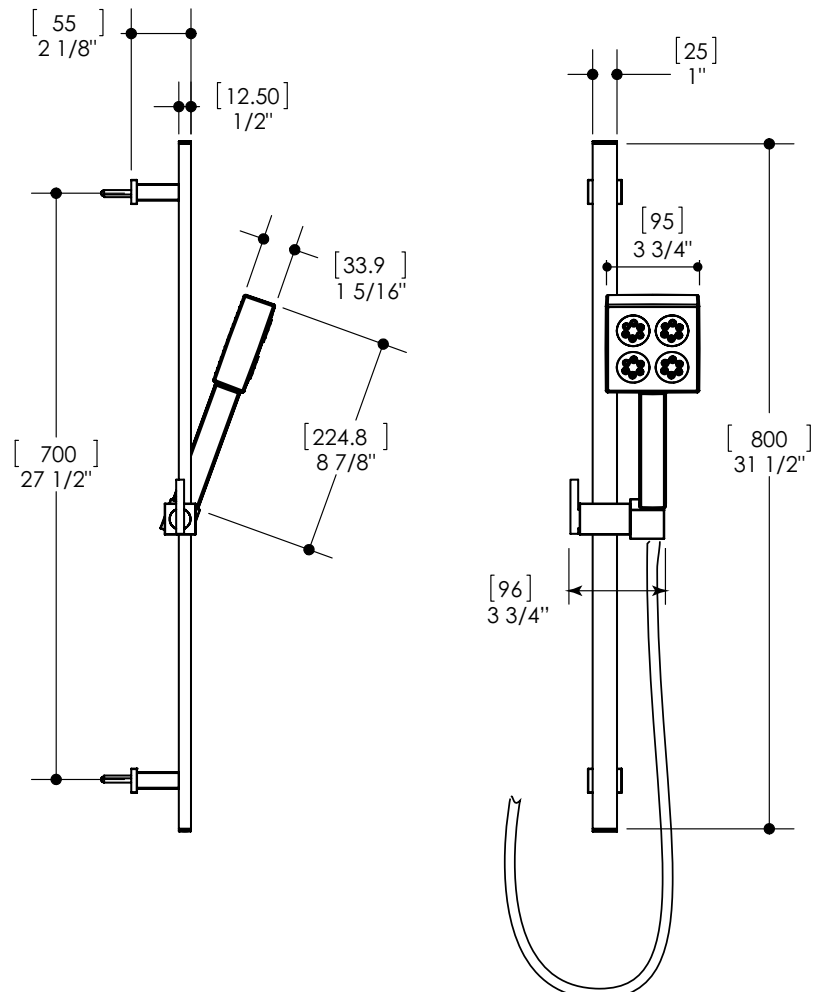

Flow rate: 2.5 gpm
Height: 31 1/2"

FINISHES

Standard

- Polished chrome (pc)
- Brushed nickel (bn)

Custom

- 15 Custom finishes available
- (ask your local Aquabrace authorized dealer for details)

WARRANTY

- Residential: Limited lifetime warranty to original purchaser
- Commercial: Two years warranty
- (Complete warranty available at www.aquabrace.com/warranty)

AQUABRASS waterway w/ stop valve 1438

square

FEATURES

Solid brass construction
1/2" NPT female connection

FINISHES

Standard

Polished chrome (pc)
Brushed nickel (bn)

Custom