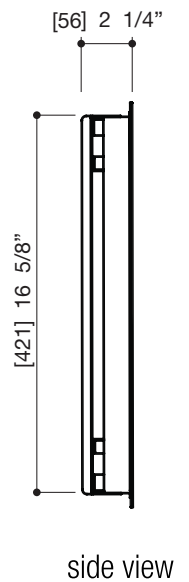

WARRANTY

Residential / commercial: Two years warranty
(Complete warranty available at www.aquabrace.com/warranty)