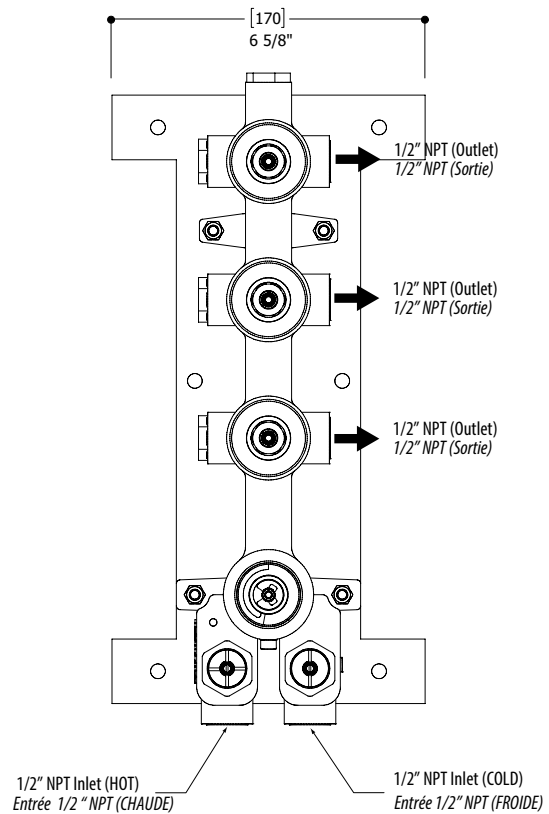

AQUABRASS

aquakit S-33-048

Specifications

FEATURES

- High performance 1/2" thermostatic valve
- 3 independent circuits
- Selectable left and/or right outlets
- European made solid brass rough and thermo cartridges
- Safety temperature limit stopper, preset at 38C / 100F
- Reversible service check valves with filters / stop valves
- 1/2" NPT female connections (outlets and inlets)
- Top outlet bypasses the ceramic cartridges

Flow rate: 12gpm at 45psi

WARRANTY

- Residential: Limited lifetime warranty to original purchaser
- Commercial: Two years warranty
- (Complete warranty available at www.aquabrace.com/warranty)

FEATURES

Solid brass construction
 screwless decorative trim
 Thin contemporary style - 4 1/4" x 16 3/4" x 1/8"
 Decorative cylinder (x4) for shut-off valves and thermo control included
 Handles included
 Fits 1/2" thermo valve 12003 - 3/4" thermo+ valve 3003

AQUABRASS waterway w/ stop valve 1438

square

FEATURES

Solid brass construction
1/2" NPT female connection

FINISHES

Standard

Polished chrome (pc)
Brushed nickel (bn)

Custom