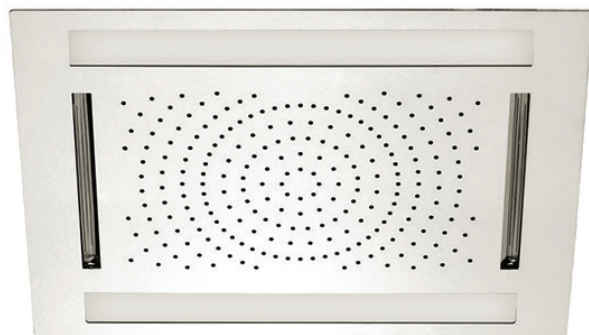

AQUABRASS

aquakit S-33-048

Specifications

FEATURES

- High performance 1/2" thermostatic valve
- 3 independent circuits
- Selectable left and/or right outlets
- European made solid brass rough and thermo cartridges
- Safety temperature limit stopper, preset at 38C / 100F
- Reversible service check valves with filters / stop valves
- 1/2" NPT female connections (outlets and inlets)
- Top outlet bypasses the ceramic cartridges

Flow rate: 12gpm at 45psi

WARRANTY

- Residential: Limited lifetime warranty to original purchaser
- Commercial: Two years warranty
- (Complete warranty available at www.aquabrace.com/warranty)

FEATURES

Solid brass construction
 screwless decorative trim
 Thin contemporary style - 4 1/4" x 16 3/4" x 1/8"
 Decorative cylinder (x4) for shut-off valves and thermo control included
 Handles included
 Fits 1/2" thermo valve 12003 - 3/4" thermo+ valve 3003

FEATURES

Stainless steel construction
 3 functions: rain, 2 chutes
 Chromotherapy - 7 colors with adjustable light speed
 3 shut-off valves required

Waterproof wallmount remote control for chromotherapy included