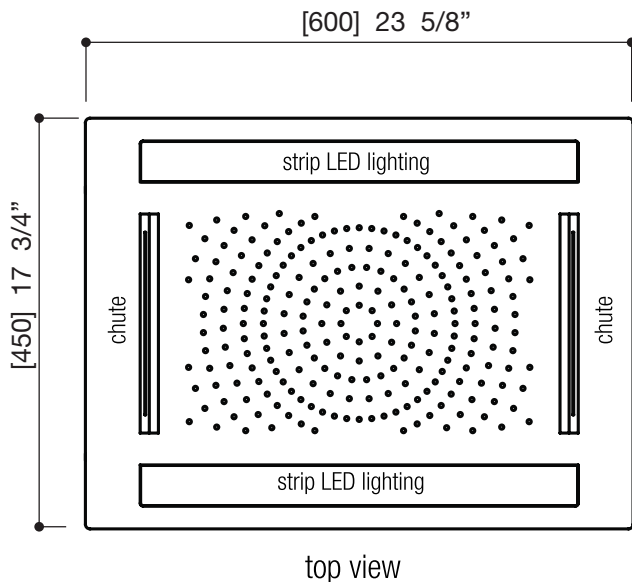

WARRANTY

Residential / commercial: Two years warranty
(Complete warranty available at www.aquabrace.com/warranty)