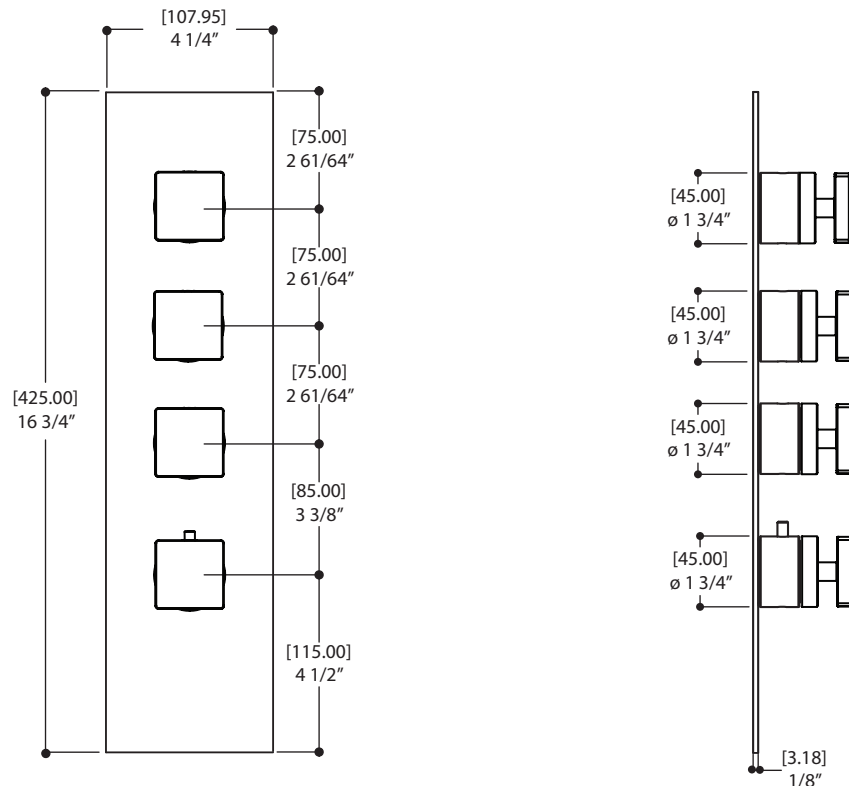

WARRANTY

Residential: Limited lifetime warranty to original purchaser
Commercial: Two years warranty
(Complete warranty available at www.aquabrace.com/warranty)