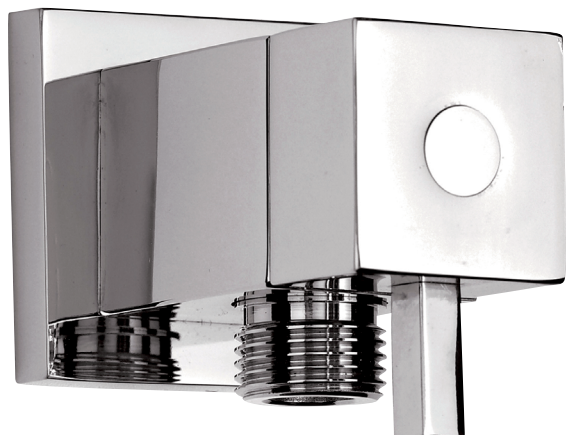

AQUABRASS

aquakit S-33-048

Specifications

FEATURES

- High performance 1/2" thermostatic valve
- 3 independent circuits
- Selectable left and/or right outlets
- European made solid brass rough and thermo cartridges
- Safety temperature limit stopper, preset at 38C / 100F
- Reversible service check valves with filters / stop valves
- 1/2" NPT female connections (outlets and inlets)
- Top outlet bypasses the ceramic cartridges

FEATURES

Stainless steel construction
 3 functions: rain, 2 chutes
 Chromotherapy - 7 colors with adjustable light speed
 3 shut-off valves required

Waterproof wallmount remote control for chromotherapy included

Flow rate: 2.5 gpm
Height: 31 1/2"

FINISHES

Standard

- Polished chrome (pc)
- Brushed nickel (bn)

Custom

- 15 Custom finishes available
- (ask your local Aquabrace authorized dealer for details)

WARRANTY

- Residential: Limited lifetime warranty to original purchaser
- Commercial: Two years warranty
- (Complete warranty available at www.aquabrace.com/warranty)

AQUABRASS waterway w/ stop valve 1438

square

FEATURES

Solid brass construction
1/2" NPT female connection

FINISHES

Standard

Polished chrome (pc)
Brushed nickel (bn)

Custom