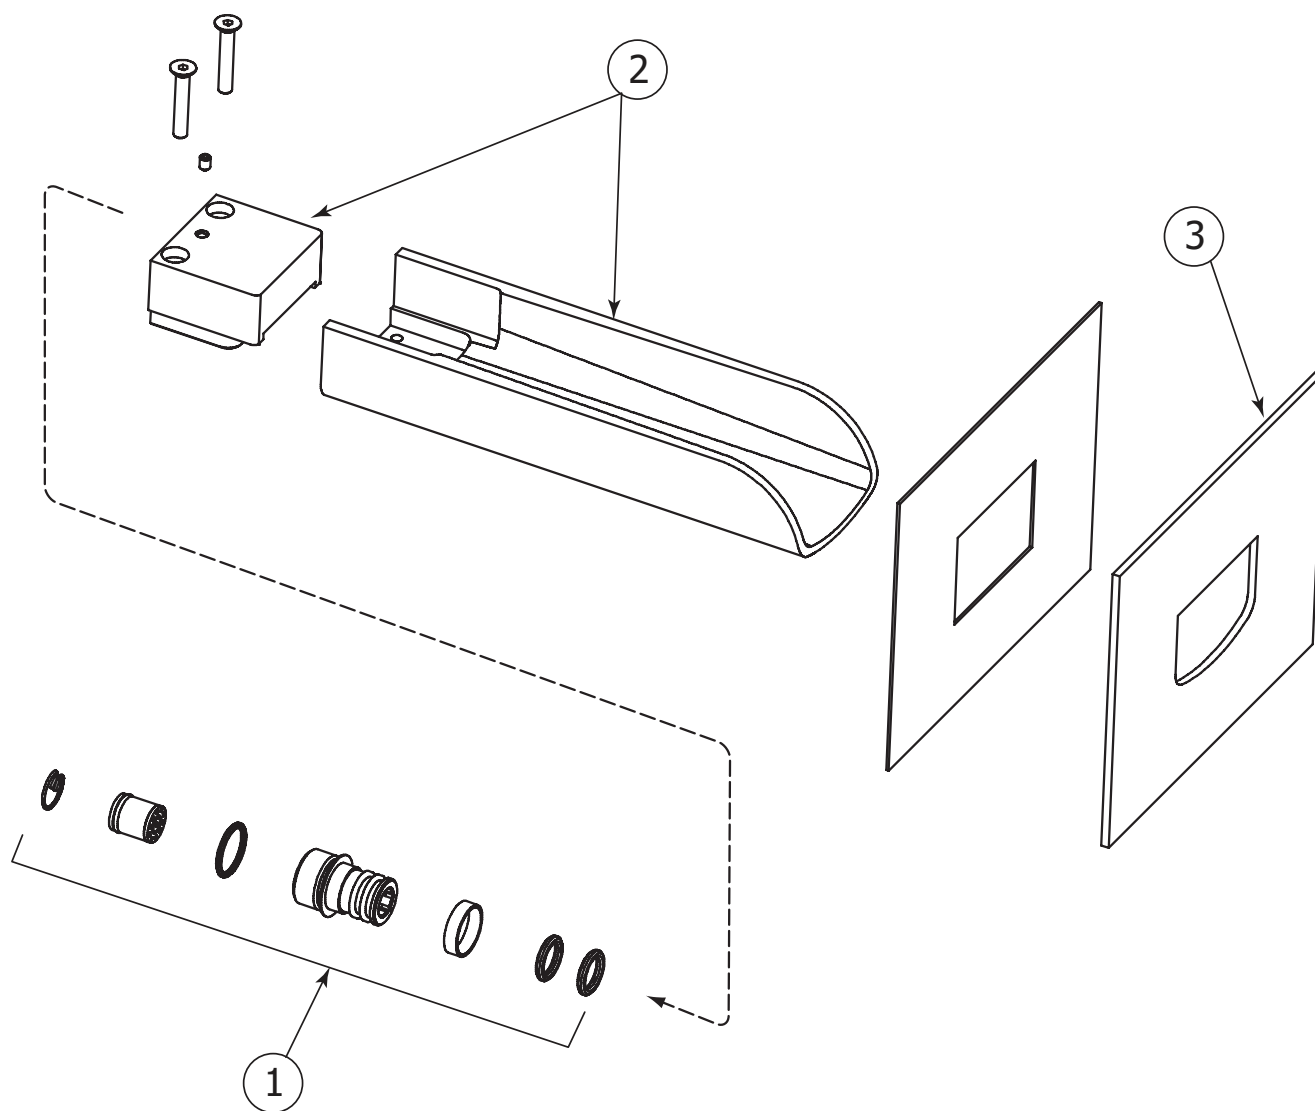

## FEATURES

Solid brass construction  
 Non diverter spout  
 Cascading water flow  
 1/2" NPT male connection

## SPECS AT LARGE

Overall spout projection: 6"  
 Total height with plate: 4 3/4"

Flow rate: depend on valve  
 capacity

## EXPLOSION PARTS

Item	Code	Description
1	ABFP00412	NPT connector
2	ABFP10235	Spout
3	ABSP32099	Plate