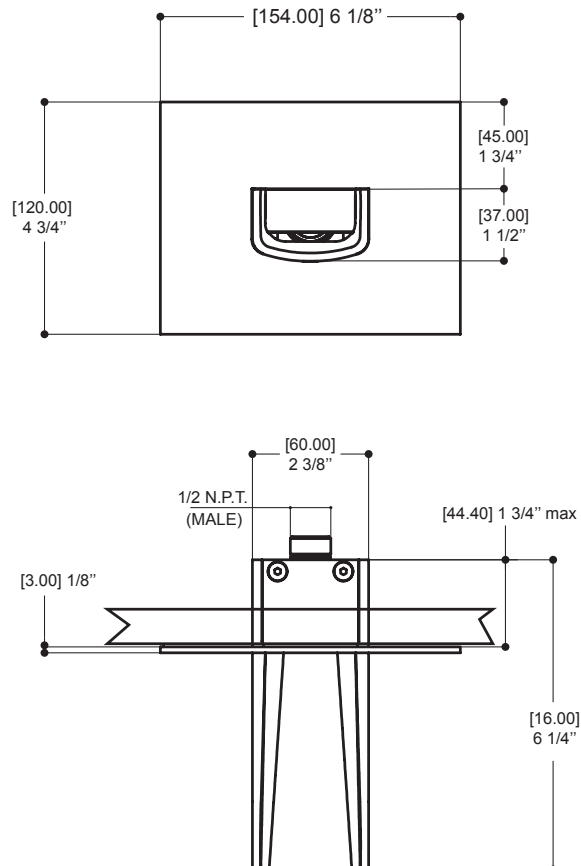

## FEATURES

Solid brass construction  
 Non diverter spout  
 Cascading water flow  
 1/2" NPT male connection

## SPECS AT LARGE

Overall spout projection: 6"  
 Total height with plate: 4 3/4"

Flow rate: depend on valve  
 capacity

## EXPLOSION PARTS

Item	Code	Description
1	ABFP00412	NPT connector
2	ABFP10235	Spout
3	ABSP32099	Plate