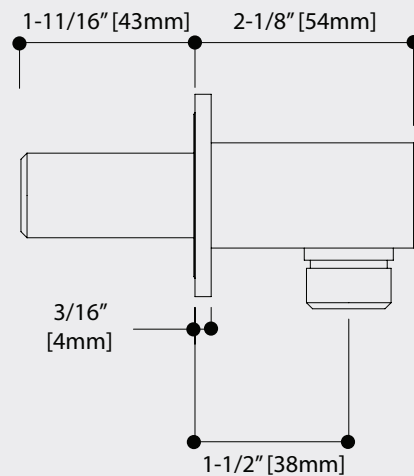

# WATERWAY SWW08

AQUABRASS

/ Square

Specification sheet

- Features**
- Solid brass construction
  - 1/2" NPT male connection

**Finishes**

-  Polished Chrome (PC)
-  Black (BK)
-  Brushed Nickel (BN)
-  Polished Nickel (PN)
-  Brushed Black Chrome (BBC)
-  Brushed Gold (BGD)
-  Polished Gold (PGD)