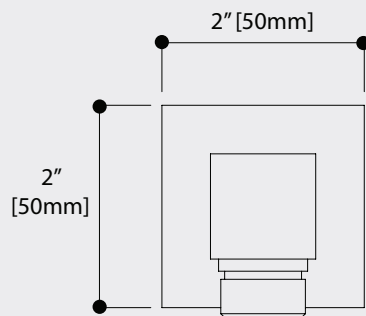

# WATERWAY SWW08

AQUABRASS

/ Square

Specification sheet

- Features**
- Solid brass construction
  - 1/2" NPT male connection

**Finishes**

-  Polished Chrome (PC)
-  Black (BK)
-  Brushed Nickel (BN)
-  Polished Nickel (PN)
-  Brushed Black Chrome (BBC)
-  Brushed Gold (BGD)
-  Polished Gold (PGD)