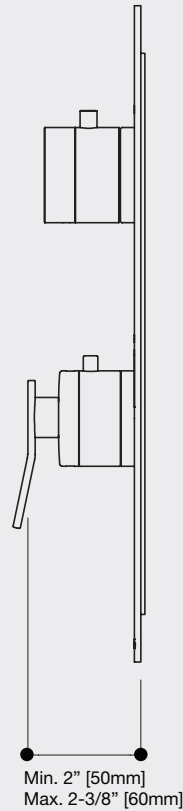

CHICANE SRXXX19

AQUABRASS

/ Square round trim set with 2 or 3-way diverter for thermostatic valve

Specification sheet

R8219 - 2-Way shared

R9219 - 2-way non-shared CalGreen compliant

R8319 - 3-Way shared

R9319 - 3-way non-shared CalGreen compliant

- Features**
- Solid brass construction
 - Screwless decorative trim
 - Thin contemporary style 4-1/4" x 12-3/16" x 1/8"
 - Decorative handle for thermo control included
 - Fluehs diverter handle included
 - **Valve T12123 not included**