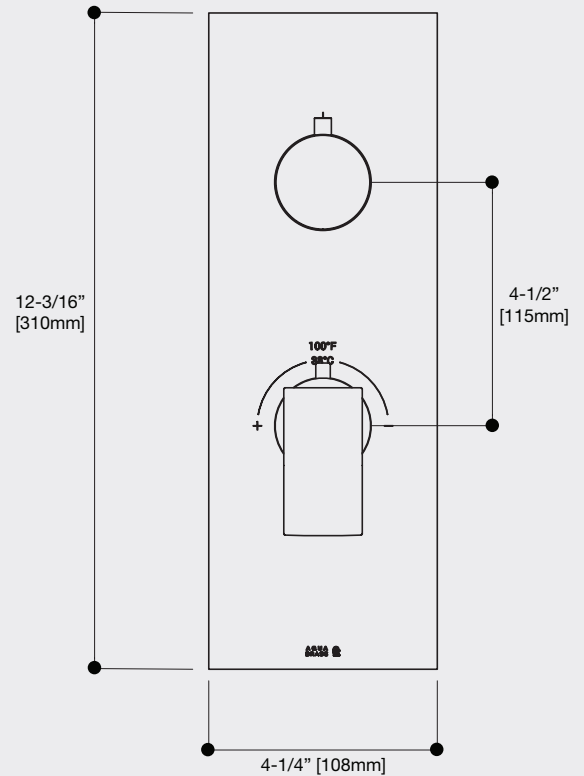

CHICANE SRXXX19

AQUABRASS

/ Square round trim set with 2 or 3-way diverter for thermostatic valve

Specification sheet

R8219 - 2-Way shared

R9219 - 2-way non-shared CalGreen compliant

R8319 - 3-Way shared

R9319 - 3-way non-shared CalGreen compliant

- Features**
- Solid brass construction
 - Screwless decorative trim
 - Thin contemporary style 4-1/4" x 12-3/16" x 1/8"
 - Decorative handle for thermo control included
 - Fluehs diverter handle included
 - **Valve T12123 not included**