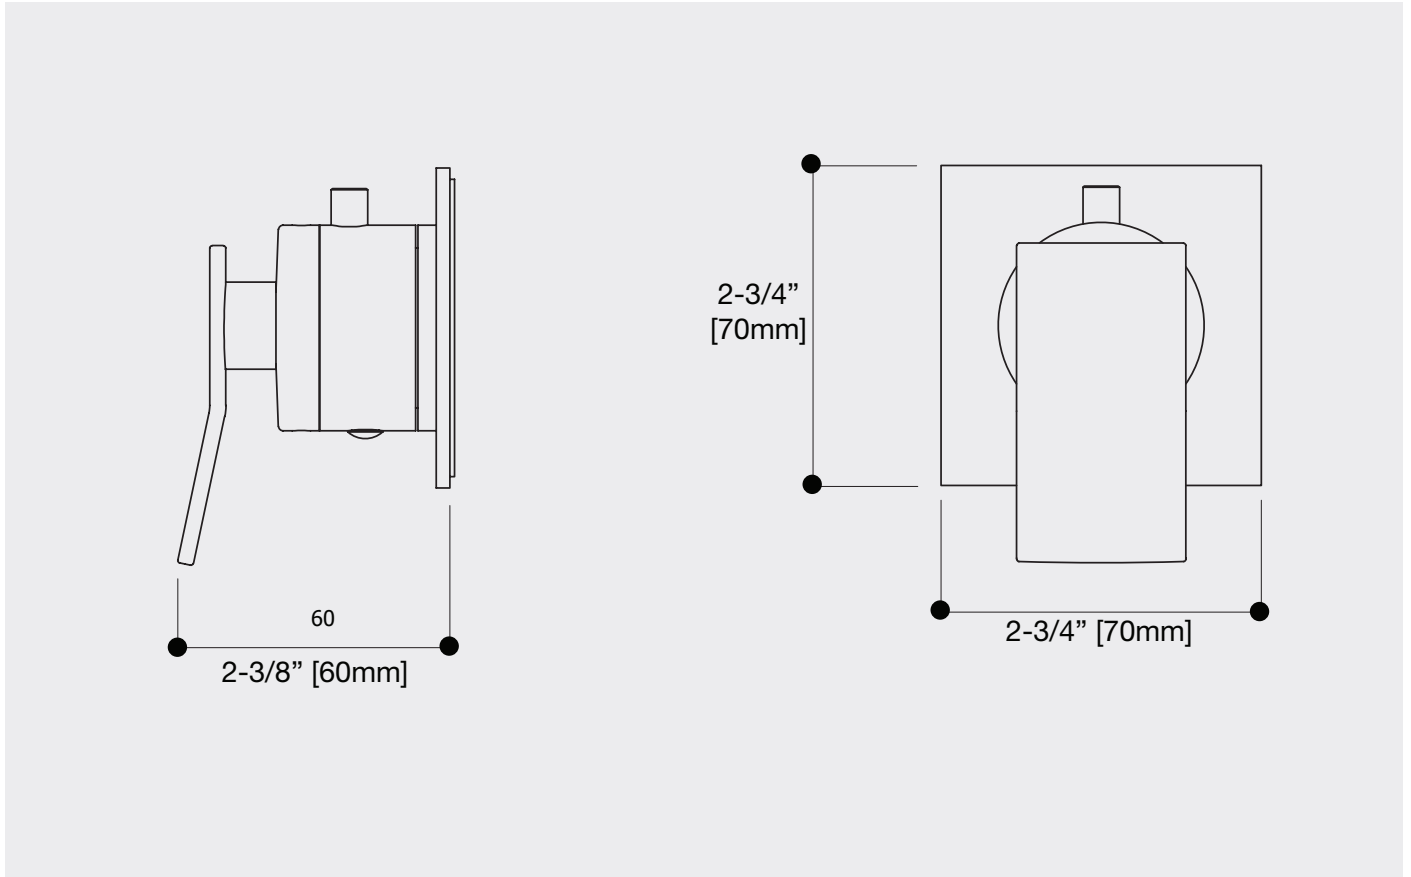

CHICANE S0619

AQUABRASS

/ Square trim for shut-off valve

Specification sheet

- Features**
- Solid brass construction
 - Screwless decorative trim
 - Thin contemporary style 2-3/4" x 2-3/4" x 1/8"
 - Handle included
 - **Shut-off valve N1206 not included**