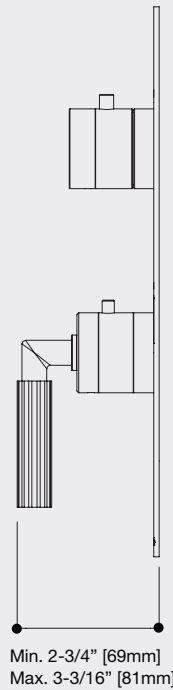

MONTECARLO RXX50

AQUABRASS

/ Round trim set for 2 or 3-way diverter for thermostatic valve

Specification sheet

R8250 - 2-way shared

R9250 - 2-way non-shared CalGreen compliant

R8350 - 3-way shared

R9350 - 3-way non-shared CalGreen compliant

- Features**
- Solid brass construction
 - Screwless decorative trim
 - Thin contemporary style 4-1/4" x 12-3/16" x 1/8"
 - Decorative handle for thermo control included
 - Fluehs diverter handle included
 - **Valve T12123 not included**