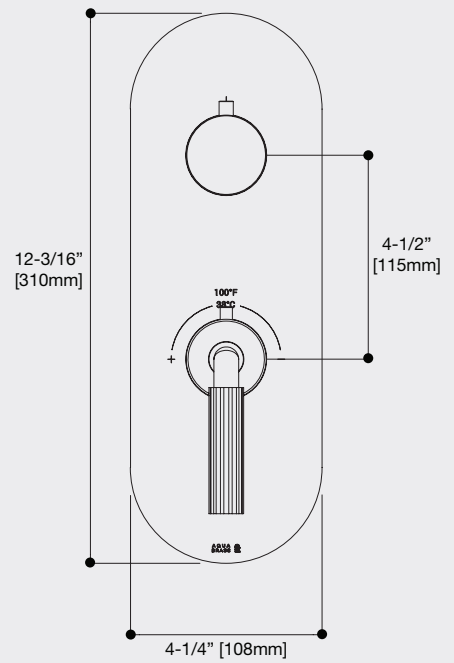

MONTECARLO RXX50

AQUABRASS

/ Round trim set for 2 or 3-way diverter for thermostatic valve

Specification sheet

R8250 - 2-way shared

R9250 - 2-way non-shared CalGreen compliant

R8350 - 3-way shared

R9350 - 3-way non-shared CalGreen compliant

- Features**
- Solid brass construction
 - Screwless decorative trim
 - Thin contemporary style 4-1/4" x 12-3/16" x 1/8"
 - Decorative handle for thermo control included
 - Fluehs diverter handle included
 - **Valve T12123 not included**