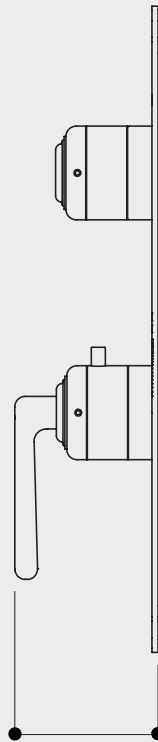

# FORUM CXXX2

# AQUABRASS

/ Round trim set with 2 or 3-way diverter for thermostatic valve

Specification sheet

C8242 - 2-Way shared

C9242 - 2-way non-shared CalGreen compliant

C8342 - 3-Way shared

C9342 - 3-way non-shared CalGreen compliant

Min. 2-5/16" [59mm]  
Max. 2-3/4" [69mm]

12-3/16"  
[310mm]

- Features**
- Solid brass construction
  - Screwless decorative trim
  - Thin contemporary style 4-1/4" x 12-3/16" x 1/8"
  - Decorative handle for thermo control included
  - Fluehs diverter handle included
  - **Valve T12123 not included**