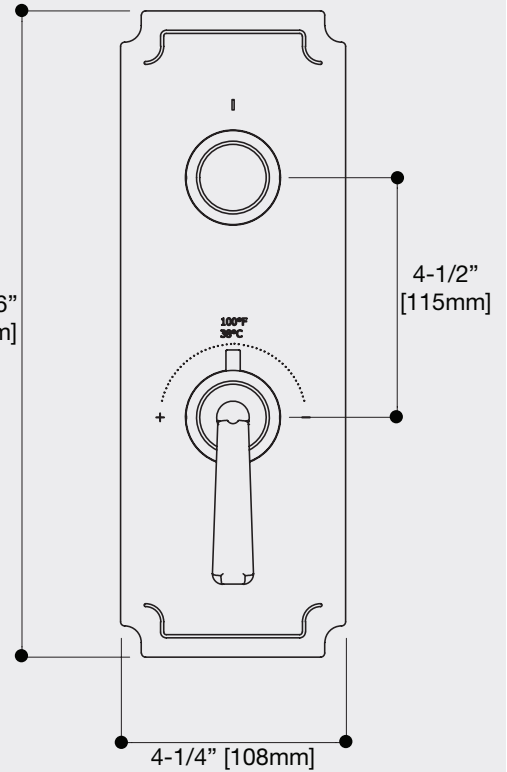

# AQUABRASS

/ Round trim set with 2 or 3-way diverter for thermostatic valve

Specification sheet

C8242 - 2-Way shared

C9242 - 2-way non-shared CalGreen compliant

C8342 - 3-Way shared

C9342 - 3-way non-shared CalGreen compliant

Min. 2-5/16" [59mm]  
Max. 2-3/4" [69mm]

12-3/16"  
[310mm]

- Features**
- Solid brass construction
  - Screwless decorative trim
  - Thin contemporary style 4-1/4" x 12-3/16" x 1/8"
  - Decorative handle for thermo control included
  - Fluehs diverter handle included
  - **Valve T12123 not included**