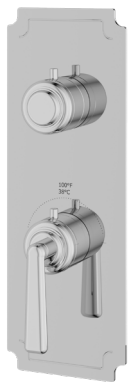

# AQUABRASS

/ Round trim set with 2 or 3-way diverter for thermostatic valve

Specification sheet

C8242 - 2-Way shared

C9242 - 2-way non-shared CalGreen compliant

C8342 - 3-Way shared

C9342 - 3-way non-shared CalGreen compliant

Min. 2-5/16" [59mm]  
Max. 2-3/4" [69mm]

12-3/16"  
[310mm]

- Features**
- Solid brass construction
  - Screwless decorative trim
  - Thin contemporary style 4-1/4" x 12-3/16" x 1/8"
  - Decorative handle for thermo control included
  - Fluehs diverter handle included
  - **Valve T12123 not included**