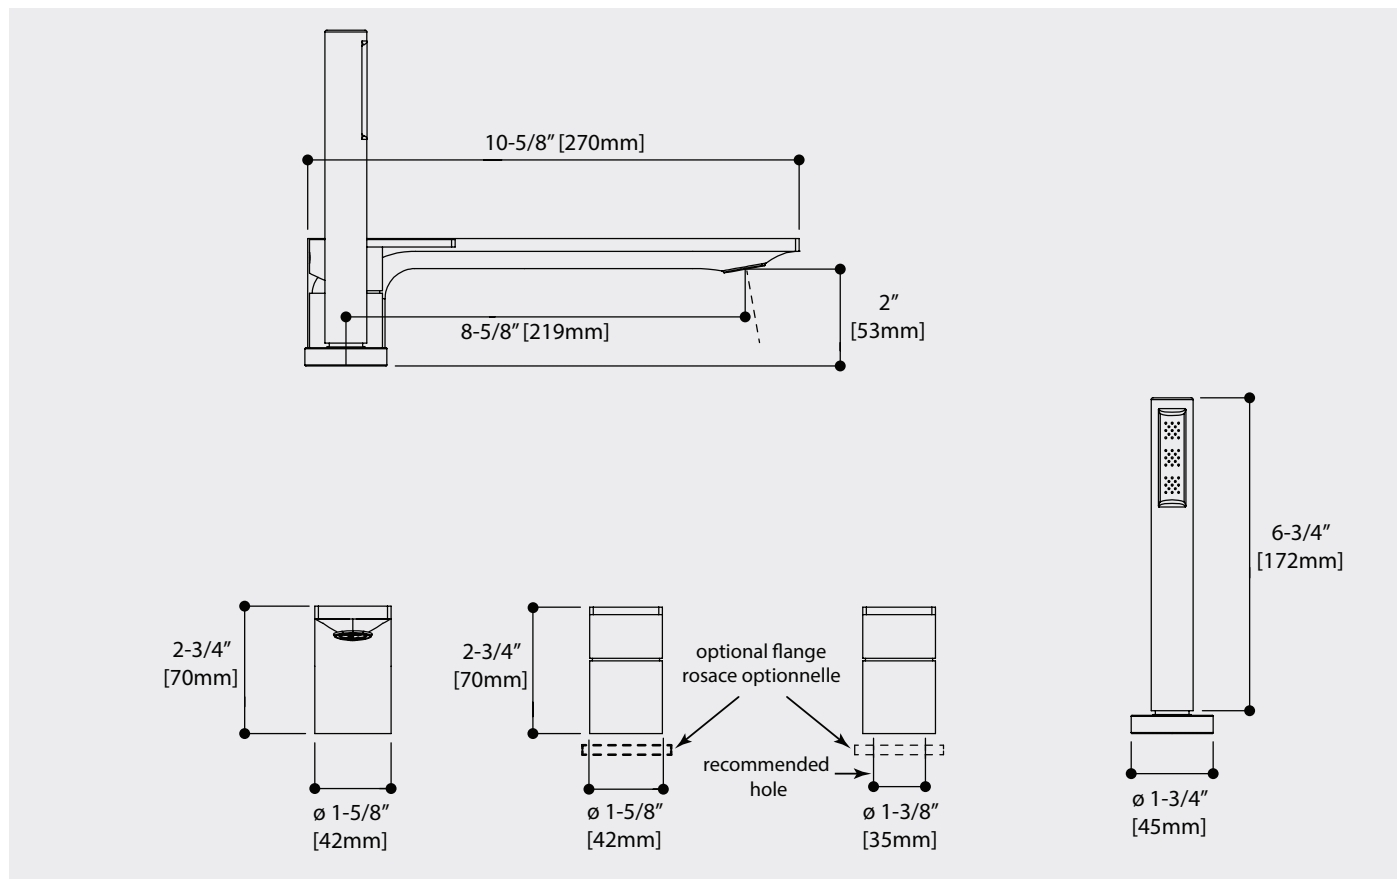

ALPHA 92017

AQUABRASS

/ Deckmount tub filler with handshower and 2 mixers

Specification sheet

Features

- Solid brass construction
- Crystal clear water flow
- 2 independent single volume and temperature mixing valves
- Microphone handshower with 5' double-helix hidden hose
- 1/2" NPT female connection

Finishes

-  Polished Chrome (PC)
-  Black (BK)
-  Brushed Nickel (BN)
-  Polished Nickel (PN)
-  Brushed Black Chrome (BBC)
-  Brushed Gold (BGD)
-  Polished Gold (PGD)

Specs at large

- Overall spout projection: 10-5/8"
- Flow rate (tub filler): 5.25 gpm @ 45 PSI
- Flow rate (handshower): 1.8 gpm
- CC spout projection: 8-5/8"
- Total faucet height: 2-3/4"
- Mounting hole: 1-3/8"
- Counter depth: 1-3/8"