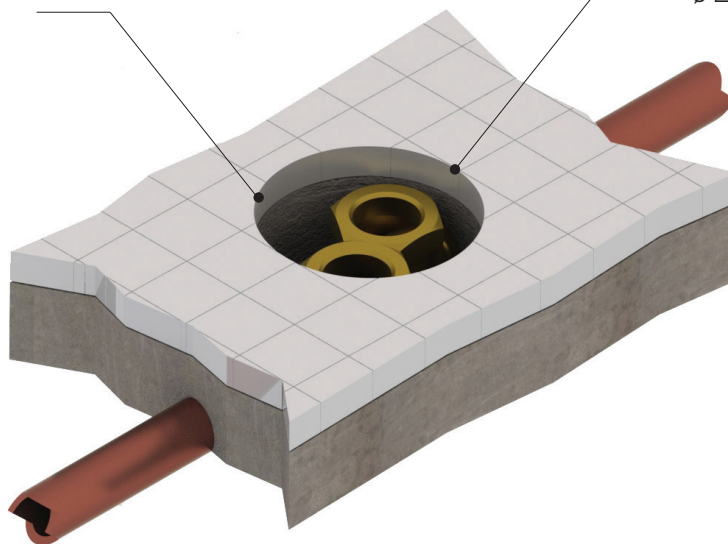

MONTECARLO 50085

AQUABRASS

/ Floormount tub filler with handshower

Specification sheet

- Features**
- Solid brass construction
 - Crystal clear water flow
 - Pull-button diverter in front of the spout
 - Handshower with 5' double-helix brass hose
 - 1/2" male connection
 - EASY-FIT installation system included

- Specs at large**
- Overall spout projection: 12"
 - Flow rate (tub filler): 5.25 gpm @ 45 PSI
 - Flow rate (handshower): 1.8 gpm
 - CC spout projection: 9-3/4"
 - Total faucet height: 44-3/16"

- Finishes**
- Polished Chrome (PC)
 - Black (BK)
 - Brushed Nickel (BN)
 - Polished Nickel (PN)
 - Brushed Black Chrome (BBC)
 - Brushed Gold (BGD)
 - Polished Gold (PGD)

Specification sheet

* If set deeper, use commercially available standard male-female extension.

* Si installé plus profondément, utiliser une extension mâle-femelle standard.

Ouverture recommandée:
ø 2 1/2" ou moins

Recommended opening:
ø 2 1/2" or less

Optimize your rough configuration for a minimum C-C between hot & cold inlets (see examples). The orientation of the pair of supply connections is independent from the final spout position.