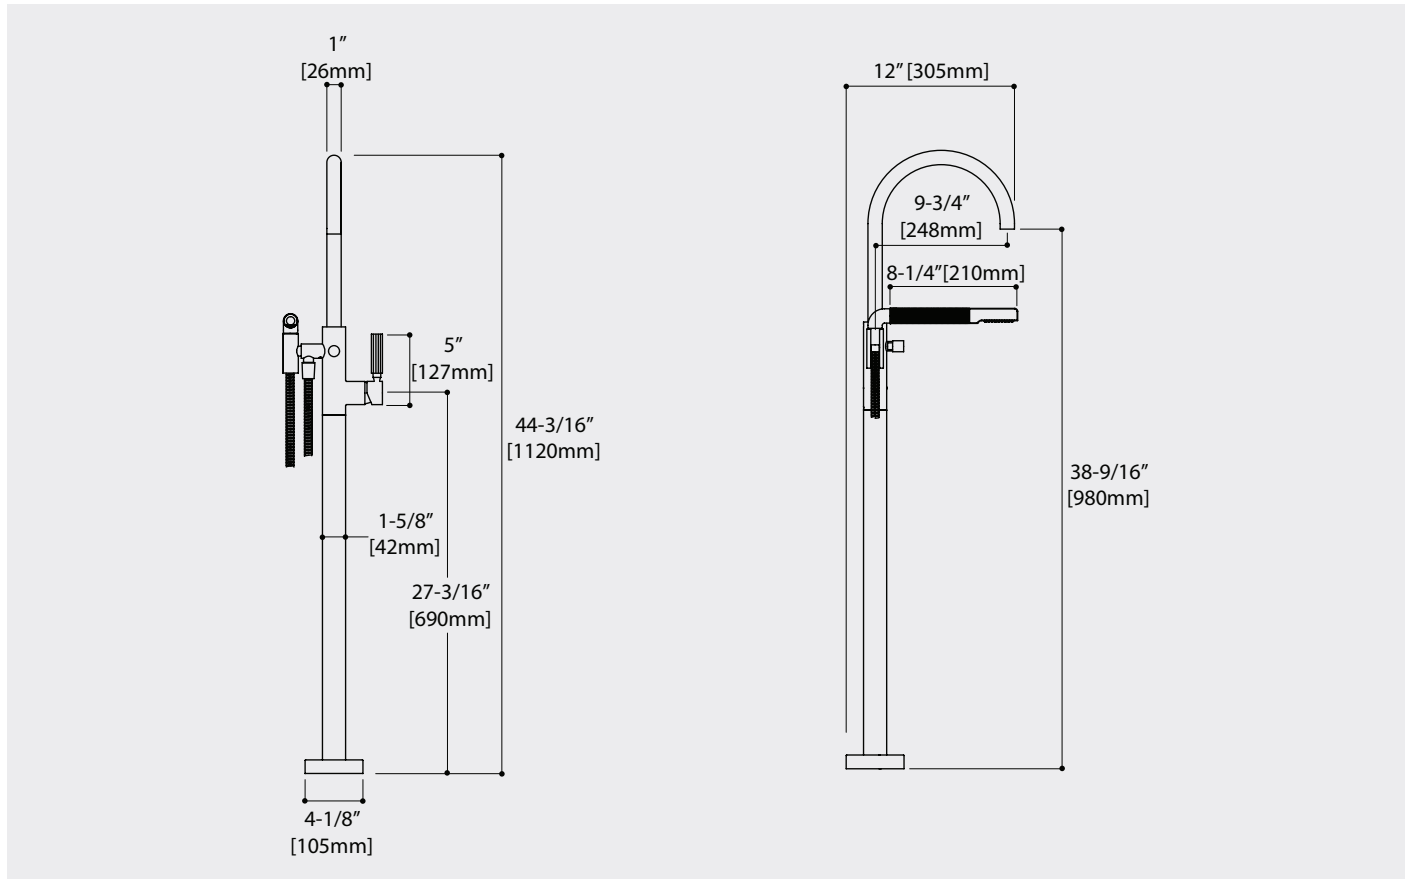

MONTECARLO 50085

AQUABRASS

/ Floormount tub filler with handshower

Specification sheet

- Features**
- Solid brass construction
 - Crystal clear water flow
 - Pull-button diverter in front of the spout
 - Handshower with 5' double-helix brass hose
 - 1/2" male connection
 - EASY-FIT installation system included

- Specs at large**
- Overall spout projection: 12"
 - Flow rate (tub filler): 5.25 gpm @ 45 PSI
 - Flow rate (handshower): 1.8 gpm
 - CC spout projection: 9-3/4"
 - Total faucet height: 44-3/16"

- Finishes**
- Polished Chrome (PC)
 - Black (BK)
 - Brushed Nickel (BN)
 - Polished Nickel (PN)
 - Brushed Black Chrome (BBC)
 - Brushed Gold (BGD)
 - Polished Gold (PGD)

Specification sheet

* If set deeper, use commercially available standard male-female extension.

* Si installé plus profondément, utiliser une extension mâle-femelle standard.

Ouverture recommandée:
ø 2 1/2" ou moins

Recommended opening:
ø 2 1/2" or less

Optimize your rough configuration for a minimum C-C between hot & cold inlets (see examples). The orientation of the pair of supply connections is independent from the final spout position.