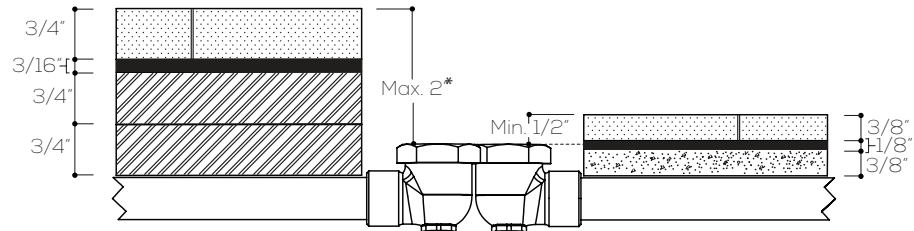

MONTECARLO 50085

AQUABRASS

/ Floormount tub filler with handshower

Specification sheet

- Features**
- Solid brass construction
 - Crystal clear water flow
 - Pull-button diverter in front of the spout
 - Handshower with 5' double-helix brass hose
 - 1/2" male connection
 - EASY-FIT installation system included

- Specs at large**
- Overall spout projection: 12"
 - Flow rate (tub filler): 5.25 gpm @ 45 PSI
 - Flow rate (handshower): 1.8 gpm
 - CC spout projection: 9-3/4"
 - Total faucet height: 44-3/16"

- Finishes**
- Polished Chrome (PC)
 - Black (BK)
 - Brushed Nickel (BN)
 - Polished Nickel (PN)
 - Brushed Black Chrome (BBC)
 - Brushed Gold (BGD)
 - Polished Gold (PGD)

Specification sheet

* If set deeper, use commercially available standard male-female extension.

* Si installé plus profondément, utiliser une extension mâle-femelle standard.

Ouverture recommandée:
ø 2 1/2" ou moins

Recommended opening:
ø 2 1/2" or less

Optimize your rough configuration for a minimum C-C between hot & cold inlets (see examples). The orientation of the pair of supply connections is independent from the final spout position.