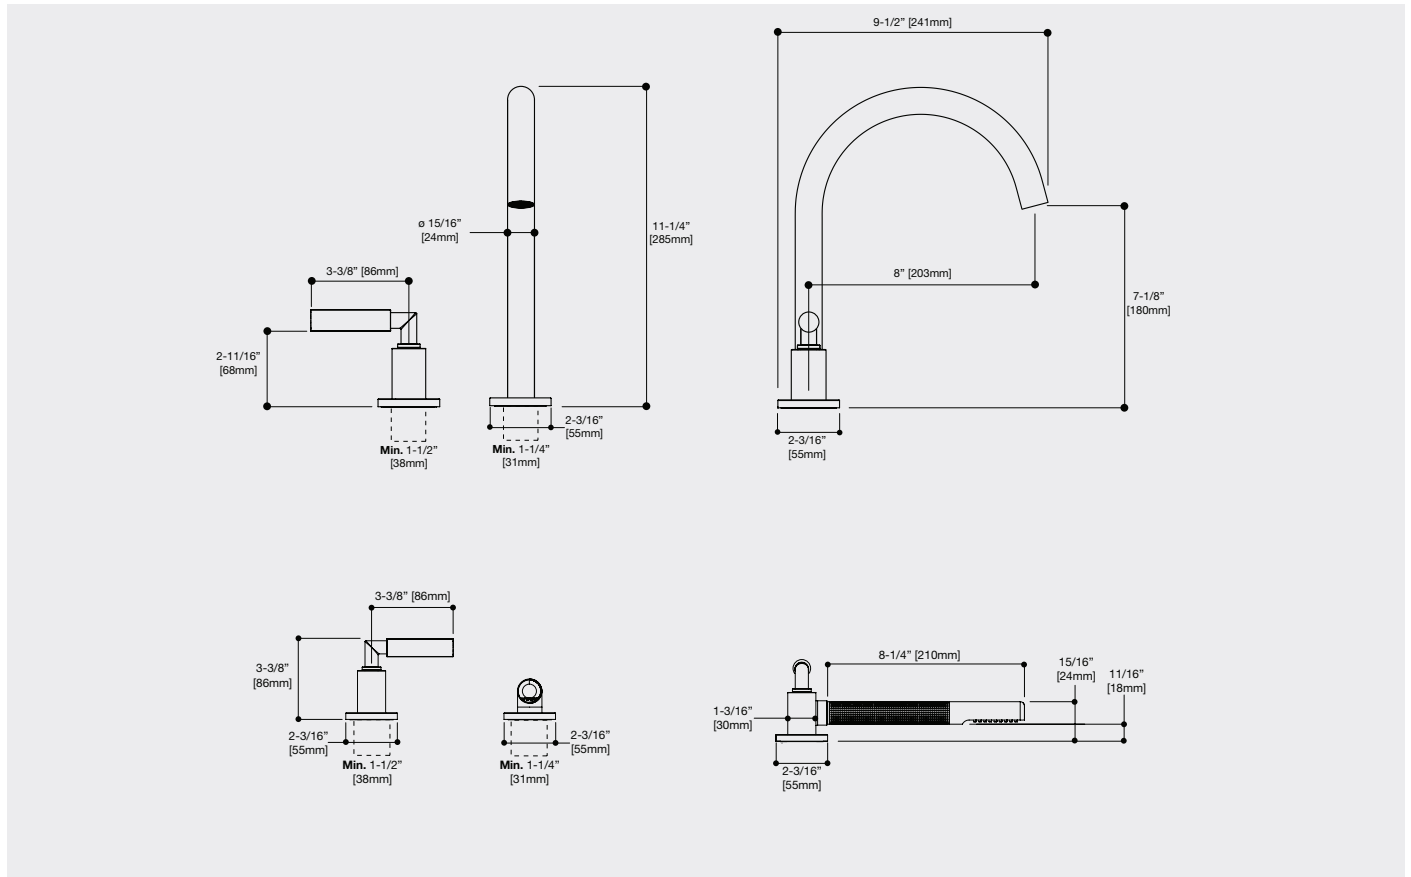

# ARIA 48018

AQUABRASS

/ 4 piecec deckmount tub filler with handshower

Specification sheet

## Features

- Solid brass construction
- Crystal clear water flow
- Progressive cartridge for spout
- Progressive cartridge for the handshower
- Microphone handshower with 5' double-helix hidden hose
- 1/2" NPT female connection

## Specs at large

- Overall spout projection: 9-1/2"
- Flow rate (tub filler): 9.25 gpm @ 45 PSI
- Flow rate (handshower): 1.8 gpm
- CC spout projection: 8"
- Total faucet height: 11-1/4"
- Mounting hole: 1-1/2"
- Counter depth: 1-1/2"