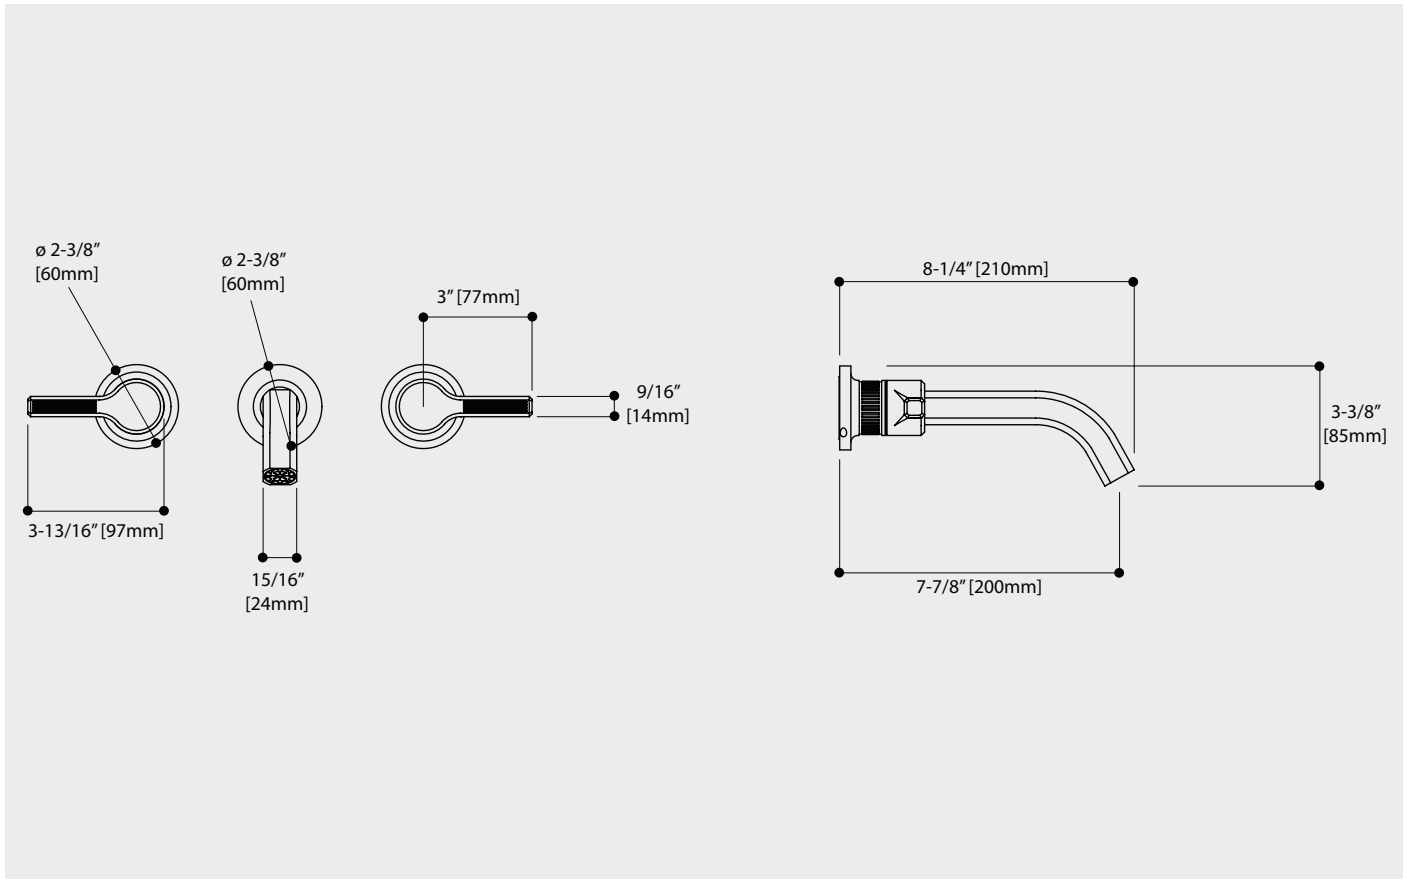

ARISTON 47029

AQUABRASS

/ Wallmount lavatory faucet

Specification sheet

- Features**
- Solid brass construction
 - Crystal clear water flow
 - Drain not included
 - **Rough-in not included #34829**
 - **Drain sold separately**

- Specs at large**
- Overall spout projection: 8-1/4"
 - Flow rate: 1.2 gpm
 - CC spout projection: 7-7/8"
 - Total faucet height: 3-3/8"

- Finishes**
-  Polished Chrome (PC)
 -  Black (BK)
 -  Brushed Nickel (BN)
 -  Polished Nickel (PN)
 -  Brushed Black Chrome (BBC)
 -  Brushed Gold (BGD)
 -  Polished Gold (PGD)