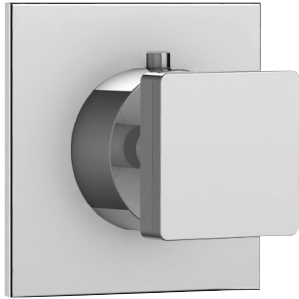

# AQUABRASS

93923-93823-93933-93833

Trim set for independent diverter #61934

2-3 way shared functions and 2-3 way non-shared functions

## FEATURES

Solid brass plate  
Handle included  
Diverter with stop

## FINISHES

Standard  
Polished chrome (pc)  
Brushed nickel (bn)  
Electro black (ebk)  
Brushed gold (bgd)

Custom finishes available