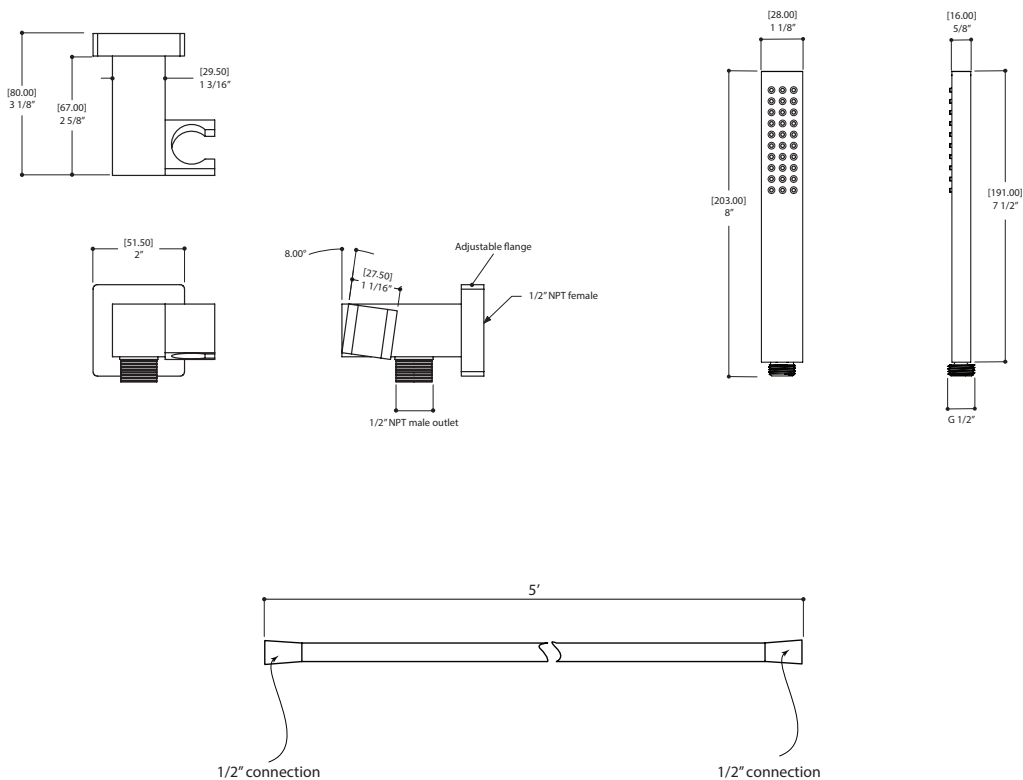

WARRANTY

Complete warranty available at www.aquabrace.com/warranty

Aquabrace cannot be held responsible for any technical or typographical errors or omissions contained within this document and reserves the right to make changes without prior notice.

Last revision: 18/11/2022

aquabrace.com