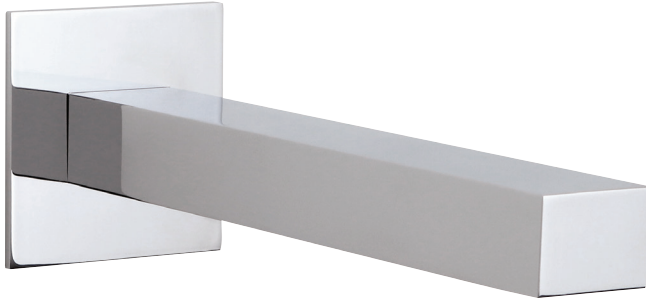

AQUABRASS #11732

ALT #90561
PROGETTO
AQUA

Tub spout

7" square tub spout

FEATURES

Solid brass construction
1/2" slip-fit connection

FINISHES

Standard
Polished chrome (pc)
Brushed nickel PVD (bnvd)
Electro Black (ebk)
Brushed Gold (bgd)