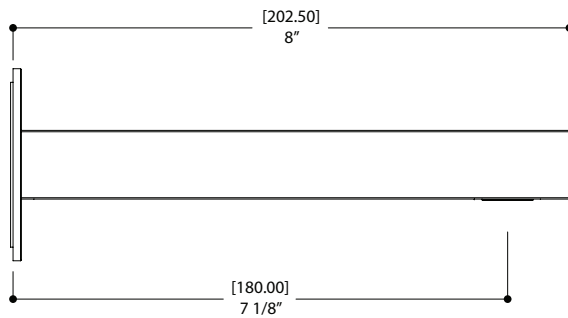

Aquabrass cannot be held responsible for any technical or typographical errors or omissions contained within this document and reserves the right to make changes without prior notice.