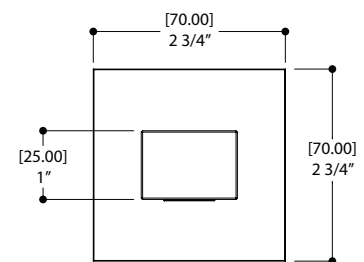

Aquabrass cannot be held responsible for any technical or typographical errors or omissions contained within this document and reserves the right to make changes without prior notice.