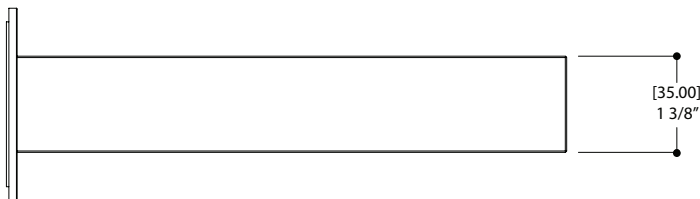

Aquabrass cannot be held responsible for any technical or typographical errors or omissions contained within this document and reserves the right to make changes without prior notice.