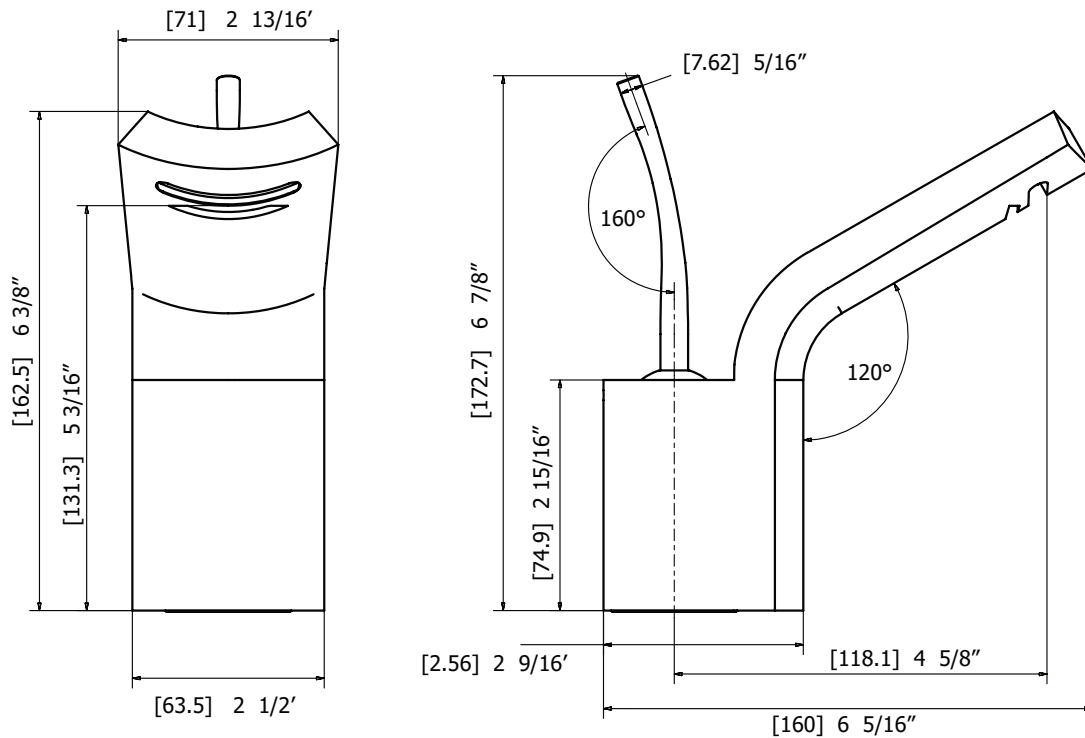

## FEATURES

Solid brass construction  
 Single volume and temperature joystick control  
 Cascading water flow  
 Press pop-up drain with overflow # ABDR00699  
 Ceramic cartridge # ABCA03240  
 3/8" connection  
 16" stainless steel braided supply hose

## SPECS AT LARGE

<p style="margin: 0;">Overall spout projection: 6 5/16"</p> <p style="margin: 0;">CC spout projection: 4 5/8"</p> <p style="margin: 0;">Total faucet height: 6 7/8"</p>	<p style="margin: 0;">Flow rate: 2.2 gpm</p> <p style="margin: 0;">Mounting hole: 1 3/8"</p> <p style="margin: 0;">Counter depth: 1 3/8"</p>
---	--