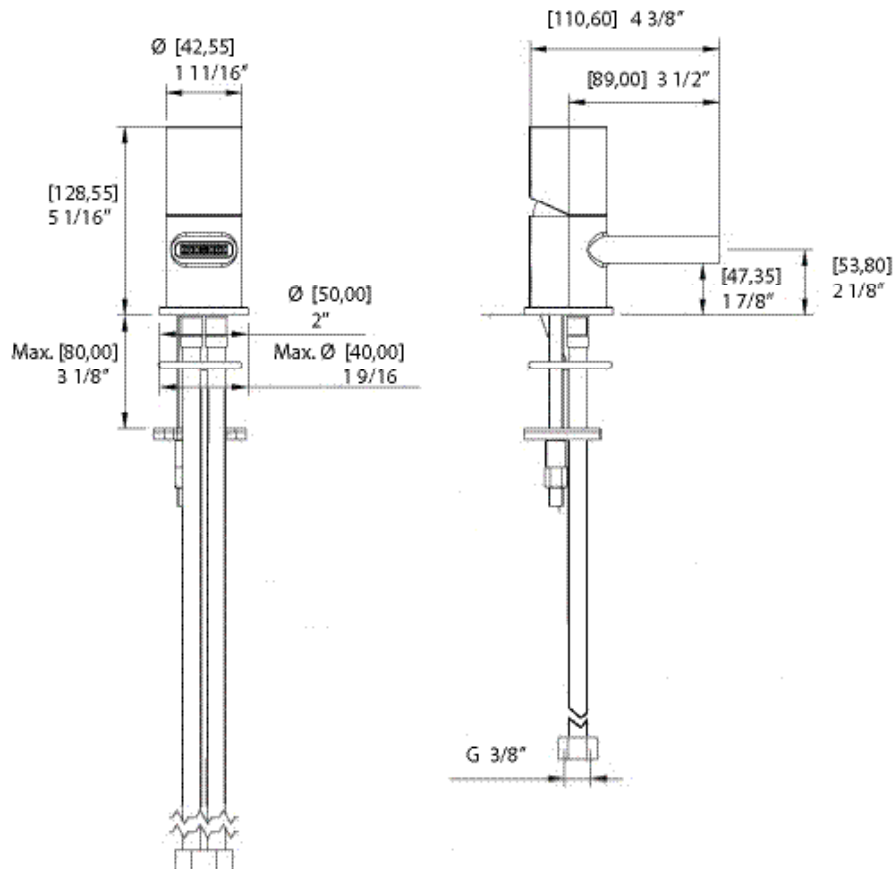

## FEATURES

- Solid brass construction
- Single volume and temperature control
- Aerated water flow
- Press pop-up drain with overflow # ABDR00699
- Ceramic cartridge
- 3/8" connection
- 17 3/4" stainless steel braided supply hose

## SPECS AT LARGE

Overall spout projection: 4 3/8"	Flow rate: 1.1 gpm
CC spout projection: 3 1/2"	Mounting hole: 1 3/8"
Total faucet height: 5 1/16"	Counter depth: 1 3/8"

## Service Parts

Item	code	Description
1	ABFC54094	Handle
2	ABFC54095	Decorative cap
3	ABFC54097	Dome cap
4	ABFP54098	Retainer ring
5	ABCA54099	Cartridge
6	ABFC54059	Faucet body

Item	code	Description
7	ABAE54090	Aerator
8	ABFP54091	Retainer kit
9	ABFH54093	Cold water supply hose
10	ABFH54092	Hot water supply hose