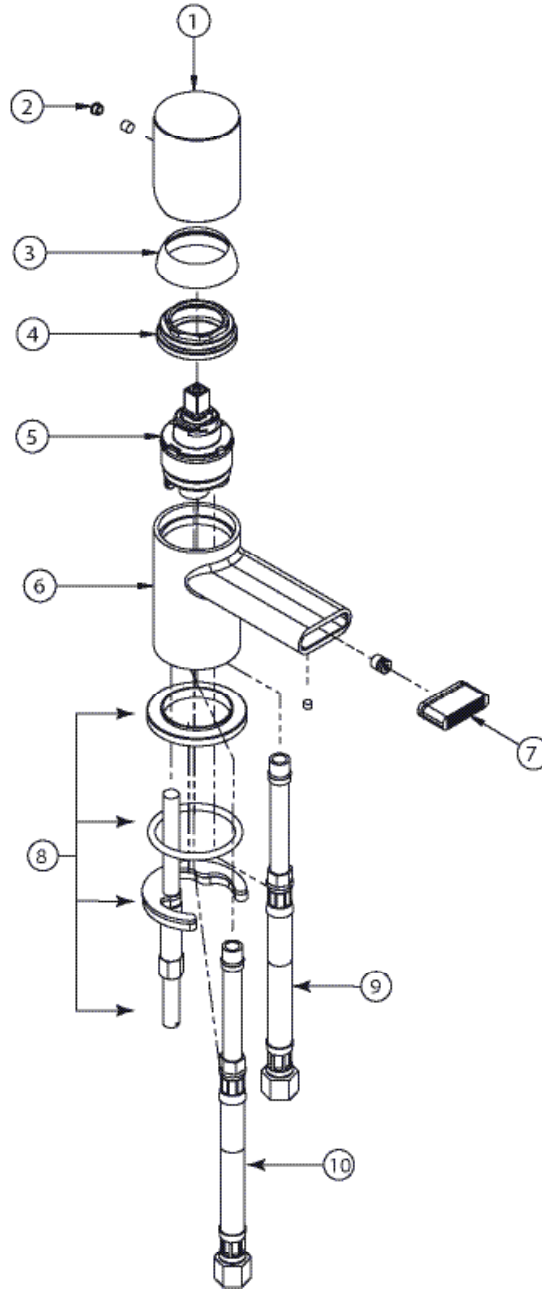

## FEATURES

- Solid brass construction
- Single volume and temperature control
- Aerated water flow
- Press pop-up drain with overflow # ABDR00699
- Ceramic cartridge
- 3/8" connection
- 17 3/4" stainless steel braided supply hose

## SPECS AT LARGE

Overall spout projection: 4 3/8"	Flow rate: 1.1 gpm
CC spout projection: 3 1/2"	Mounting hole: 1 3/8"
Total faucet height: 5 1/16"	Counter depth: 1 3/8"

## Service Parts

Item	code	Description
1	ABFC54094	Handle
2	ABFC54095	Decorative cap
3	ABFC54097	Dome cap
4	ABFP54098	Retainer ring
5	ABCA54099	Cartridge
6	ABFC54059	Faucet body

Item	code	Description
7	ABAE54090	Aerator
8	ABFP54091	Retainer kit
9	ABFH54093	Cold water supply hose
10	ABFH54092	Hot water supply hose