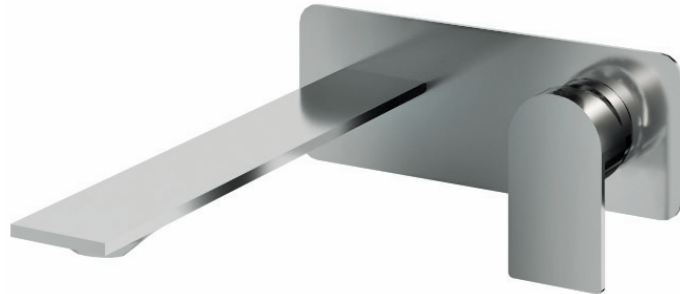

FEATURES

solid brass construction
 crystal clear water flow
 single volume and temperature lever control
 drain not included, see pag 212 for options
 Rough-in not included, order **#CB329**
 1/2" NPT male connection

CODE & COMPLIANCE

SPECS AT LARGE

Overall spout projection: 10 1/4" Flow rate: 2 gpm
 CC spout projection: 9 1/4"
 Total faucet height: 2 15/16"