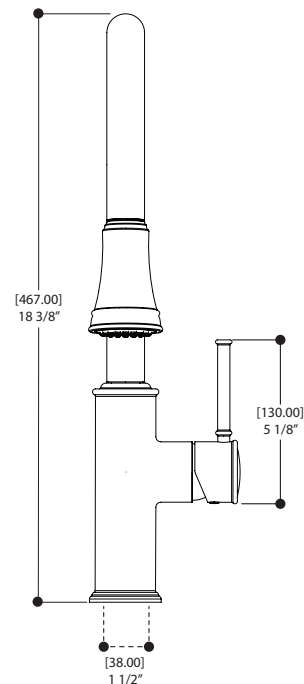

## SPECS AT LARGE

Overall spout projection: 11 3/4"  
CC spout projection: 9 1/2"  
Total faucet height: 19 5/8"

Flow rate: 2 gpm  
Mounting hole: 1 3/8"  
Counter depth: 1 3/8"

Aquabrand cannot be held responsible for any technical or typographical errors or omissions contained within this document and reserves the right to make changes without prior notice.