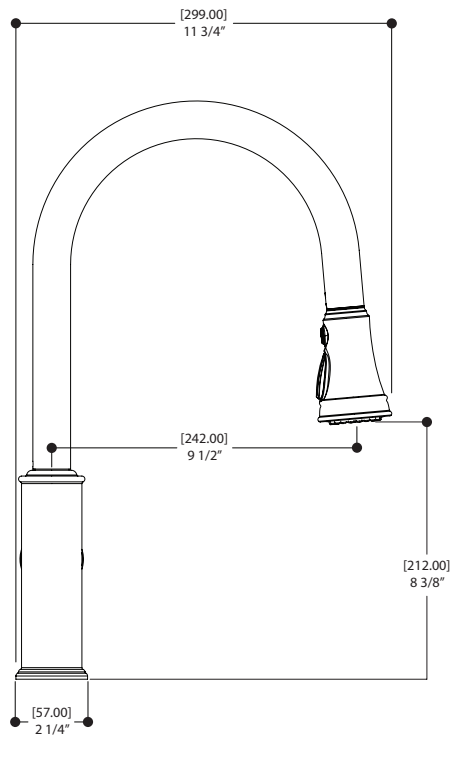

## SPECS AT LARGE

Overall spout projection: 11 3/4"  
CC spout projection: 9 1/2"  
Total faucet height: 19 5/8"

Flow rate: 2 gpm  
Mounting hole: 1 3/8"  
Counter depth: 1 3/8"

Aquabrand cannot be held responsible for any technical or typographical errors or omissions contained within this document and reserves the right to make changes without prior notice.