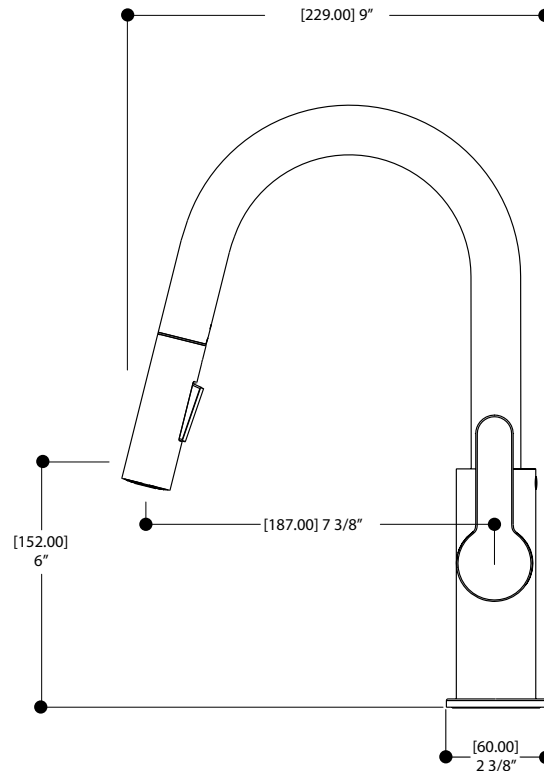

AQUABRASS

Barley 6545B

pull-down dual stream mode kitchen faucet

FEATURES

- 2 stream modes: aerated + spray
- Lead-free brass construction
- Single volume and temperature lever control
- 140° spout rotation
- 3/8" connection

CODE & COMPLIANCE

SPECS AT LARGE

Overall spout projection: 9"	Flow rate: 2.2 gpm
CC spout projection: 7 3/8"	Mounting hole: 1 3/8"
Total faucet height: 13 1/8"	Counter depth: 1 3/8"

6545B

Aquabrace cannot be held responsible for any technical or typographical errors or omissions contained within this document and reserves the right to make changes without prior notice.