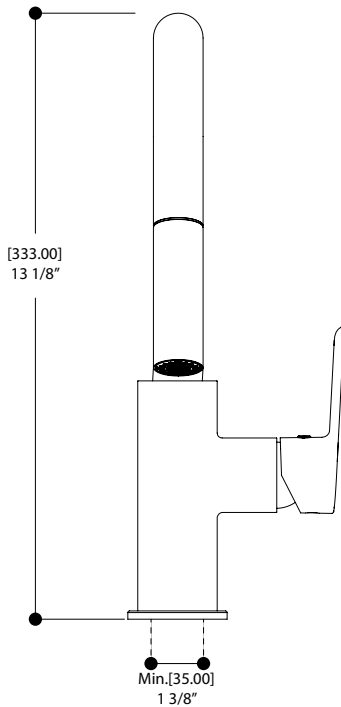

AQUABRASS

Barley 6545B

pull-down dual stream mode kitchen faucet

FEATURES

- 2 stream modes: aerated + spray
- Lead-free brass construction
- Single volume and temperature lever control
- 140° spout rotation
- 3/8" connection

CODE & COMPLIANCE

SPECS AT LARGE

Overall spout projection: 9"	Flow rate: 2.2 gpm
CC spout projection: 7 3/8"	Mounting hole: 1 3/8"
Total faucet height: 13 1/8"	Counter depth: 1 3/8"

6545B

Aquabrace cannot be held responsible for any technical or typographical errors or omissions contained within this document and reserves the right to make changes without prior notice.