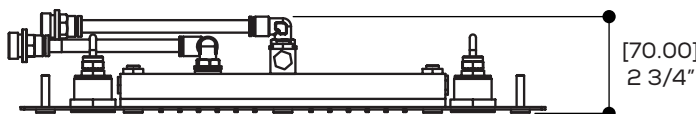

WARRANTY

Residential / commercial: Two years warranty
(Complete warranty available at www.aquabrace.com/warranty)