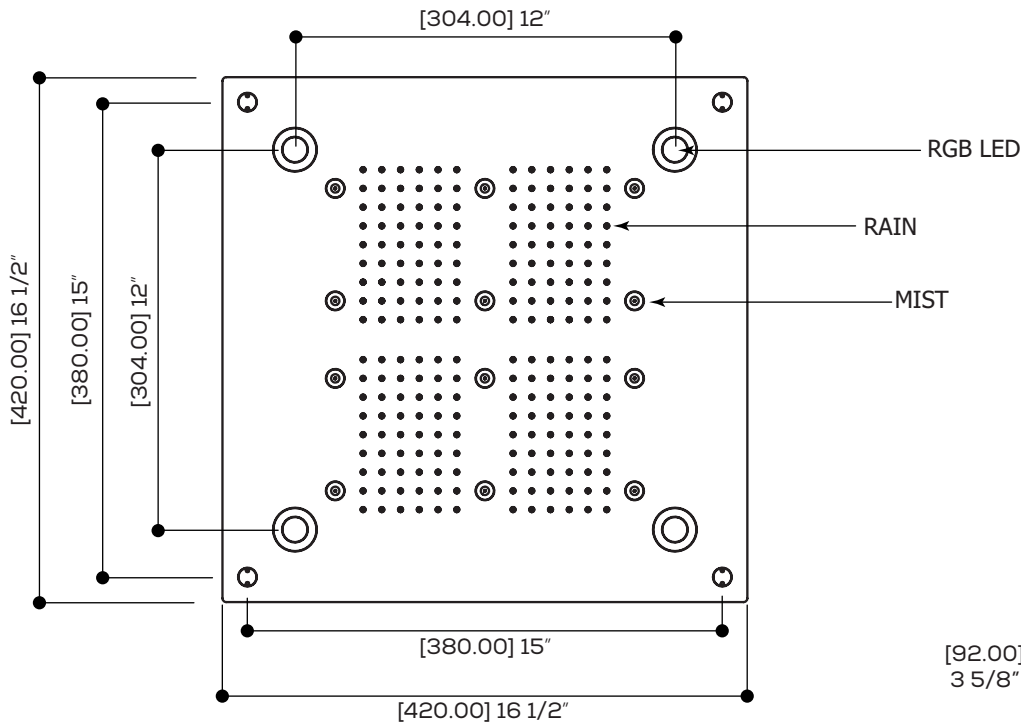

WARRANTY

Residential / commercial: Two years warranty
(Complete warranty available at www.aquabrace.com/warranty)