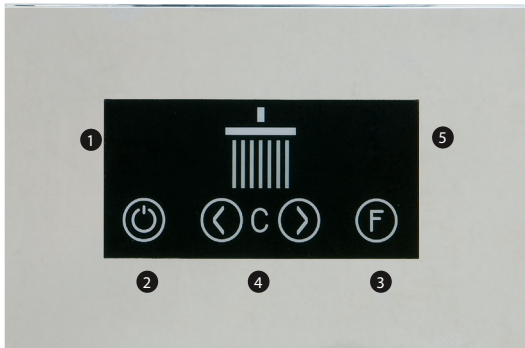

FEATURES

Stainless steel construction
 2 functions: rain, mist
 Chromatherapy - 16 color shades from 4 RGB LED lamps
 Aromatherapy - 3 scents: floral, energy, relax
 (wallmount diffuser included)
 Wallmount digital touchpad (5 settings)
 Thermostatic valve required (minimum of 1 volume control recommended)

Flow rate: varies between functions

FINISH

Standard
 Polished stainless steel (pss)

WARRANTY

Residential / commercial: Two years warranty
 (Complete warranty available at www.aquabrace.com/warranty)

INCLUDED WITH THE 918 CURA

TOUCHPAD FEATURES

- 1 function selector
- 2 on / off
- 3 chromatherapy function selector:
 - color rotation
 - color set
 - on / off
- 4 color selection
- 5 aromatherapy on / off

AROMATHERAPY DIFFUSER

An integrated fan system diffuses the fragrance every 30 seconds for a period of 10 seconds.