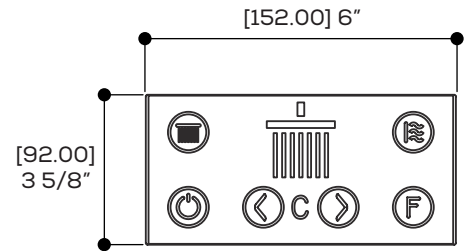

WARRANTY

Residential / commercial: Two years warranty
(Complete warranty available at www.aquabrace.com/warranty)