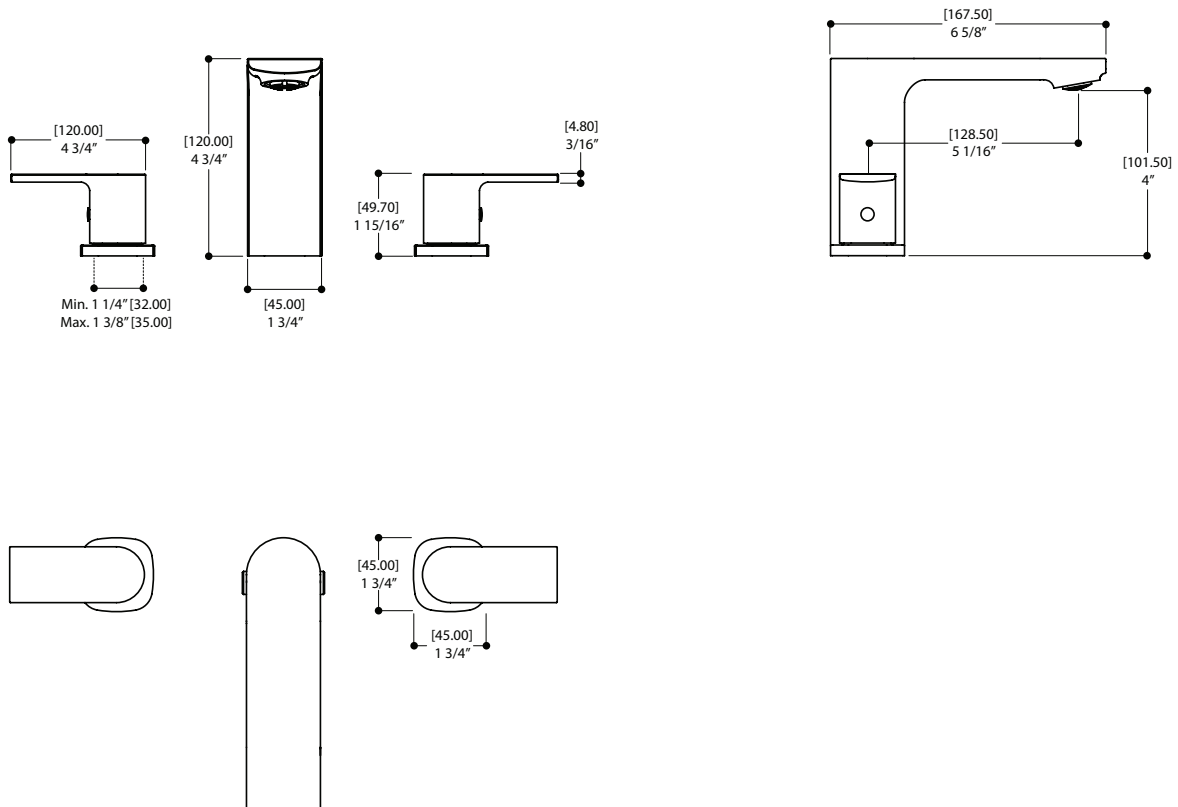

## FEATURES

Solid brass construction  
Crystal clear water flow  
Press pop-up drain with overflow included  
1/2" connection

## SPECS AT LARGE

Overall spout projection: 6 5/8"  
CC spout projection: 5 1/16"  
Total faucet height: 4 3/4"

Flow rate: 1.75 gpm  
Mounting hole: 1 3/8"  
Counter depth: 1 3/8"

Aquabross cannot be held responsible for any technical or typographical errors or omissions contained within this document and reserves the right to make changes without prior notice.