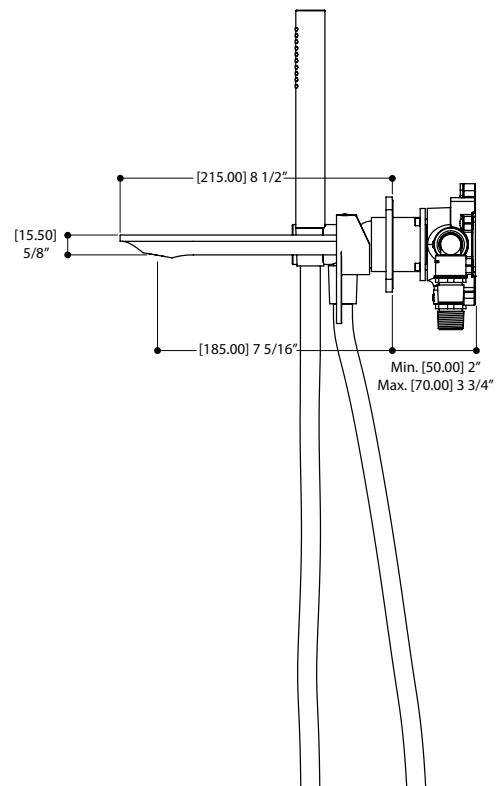

FEATURES

solid brass construction
 crystal clear water flow
 2 independent single volume an temperature mixing valve
 microphone handshower with 5' reinforced pvc hose
 rough-in not included

FINISHES

Standard
 polished chrome (pc)
 brushed nickel (bn)

WARRANTY

Residential: Limited lifetime warranty to original purchaser
 Commercial: Two years warranty
 (Complete warranty available at www.aquabrax.com/warranty)

CODE & COMPLIANCE

SPECS AT LARGE

Overall spout projection: 13 3/8" Flow rate (tub filler): 5.5 gpm
 CC spout projection: 7 5/16" Flow rate (handshower): 2.5 gpm
 Total faucet height: 2 7/16"