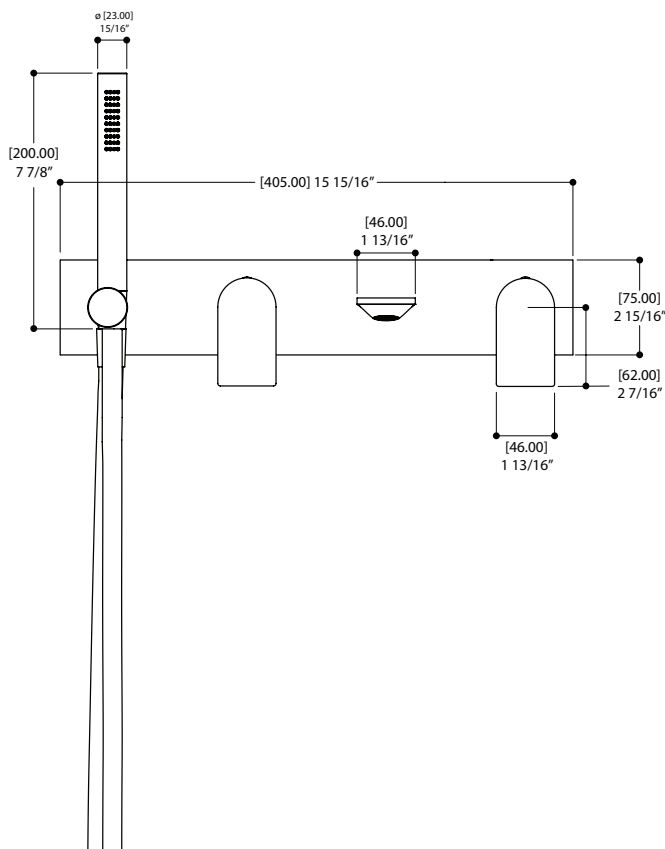

FEATURES

solid brass construction
 crystal clear water flow
 2 independent single volume an temperature mixing valve
 microphone handshower with 5' reinforced pvc hose
 rough-in not included

FINISHES

Standard
 polished chrome (pc)
 brushed nickel (bn)

WARRANTY

Residential: Limited lifetime warranty to original purchaser
 Commercial: Two years warranty
 (Complete warranty available at www.aquabrax.com/warranty)

CODE & COMPLIANCE

SPECS AT LARGE

Overall spout projection: 13 3/8" Flow rate (tub filler): 5.5 gpm
 CC spout projection: 7 5/16" Flow rate (handshower): 2.5 gpm
 Total faucet height: 2 7/16"