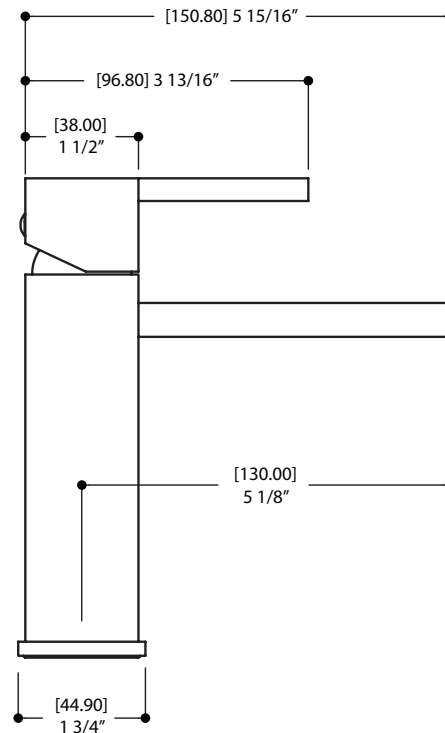

FEATURES

- Solid brass construction
- Single volume and temperature lever control
- Cascading water flow
- Press pop-up drain with overflow # ABDR00699
- Ceramic cartridge # ABCA07799
- 3/8" connection
- 18" stainless steel braided supply hose

SPECS AT LARGE

Overall spout projection: 5 15/16"
 CC spout projection: 5 1/8"
 Total faucet height: 6 5/8"

Flow rate: 2 gpm
 Mounting hole: 1 3/8"
 Counter depth: 1 3/8"

EXPLOSION PARTS

Item	Code	Description
1	ABFC77373	Handle
2	ABFC77398	Handle retainer kit
3	ABCA07799	Cartridge
4	ABFC77314	Spout
5	ABFC77365	Faucet body

Item	Code	Description
6	ABFP77386	Moulded connection rod
7	ABFC77394	Faucet base
8	ABFP77399	Retainer kit
9	ABFH07797	Cold water hose
10	ABFH07797	Hot water hose

Aquabress cannot be held responsible for any technical or typographical errors or omissions contained within this document and reserves the right to make changes without prior notice.