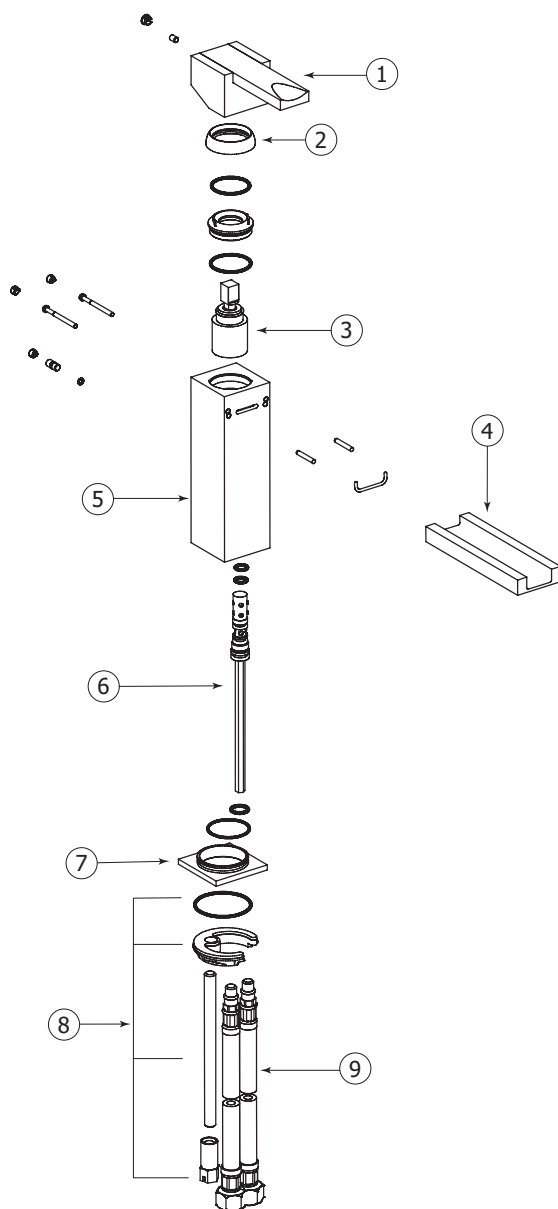

FEATURES

- Solid brass construction
- Single volume and temperature lever control
- Cascading water flow
- Press pop-up drain with overflow # ABDR00699
- Ceramic cartridge # ABCA07799
- 3/8" connection
- 18" stainless steel braided supply hose

SPECS AT LARGE

Overall spout projection: 5 15/16"
 CC spout projection: 5 1/8"
 Total faucet height: 6 5/8"

Flow rate: 2 gpm
 Mounting hole: 1 3/8"
 Counter depth: 1 3/8"

EXPLOSION PARTS

Item	Code	Description
1	ABFC77373	Handle
2	ABFC77398	Handle retainer kit
3	ABCA07799	Cartridge
4	ABFC77314	Spout
5	ABFC77365	Faucet body

Item	Code	Description
6	ABFP77386	Moulded connection rod
7	ABFC77394	Faucet base
8	ABFP77399	Retainer kit
9	ABFH07797	Cold water hose
10	ABFH07797	Hot water hose

Aquabress cannot be held responsible for any technical or typographical errors or omissions contained within this document and reserves the right to make changes without prior notice.