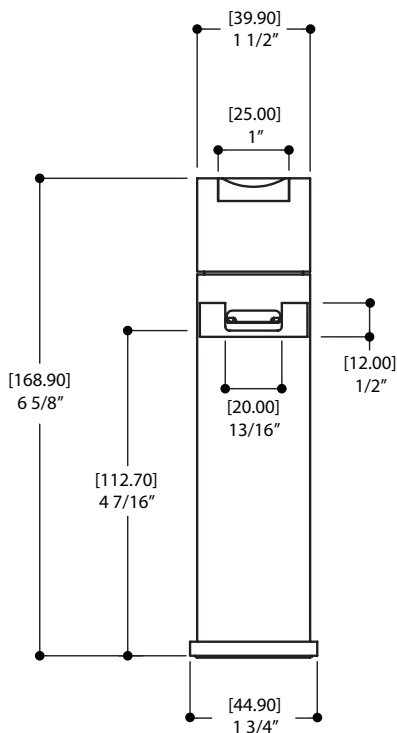

FEATURES

- Solid brass construction
- Single volume and temperature lever control
- Cascading water flow
- Press pop-up drain with overflow # ABDR00699
- Ceramic cartridge # ABCA07799
- 3/8" connection
- 18" stainless steel braided supply hose

SPECS AT LARGE

Overall spout projection: 5 15/16"
 CC spout projection: 5 1/8"
 Total faucet height: 6 5/8"

Flow rate: 2 gpm
 Mounting hole: 1 3/8"
 Counter depth: 1 3/8"

EXPLOSION PARTS

Item	Code	Description
1	ABFC77373	Handle
2	ABFC77398	Handle retainer kit
3	ABCA07799	Cartridge
4	ABFC77314	Spout
5	ABFC77365	Faucet body

Item	Code	Description
6	ABFP77386	Moulded connection rod
7	ABFC77394	Faucet base
8	ABFP77399	Retainer kit
9	ABFH07797	Cold water hose
10	ABFH07797	Hot water hose

Aquabress cannot be held responsible for any technical or typographical errors or omissions contained within this document and reserves the right to make changes without prior notice.