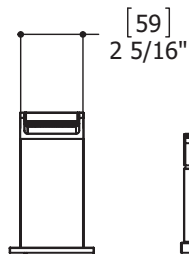

## FEATURES

- Solid brass construction
- Pressure balance volume control mixing valve
- Cascading water flow
- Microphone handshower with 5' double-helix hidden hose
- Pull-button diverter at the back of spout
- Ceramic cartridge
- 1/2" connection
- 18" stainless steel braided supply hose

## SPECS AT LARGE

Overall spout projection: 8 1/4"  
 CC spout projection: 6 11/16"  
 Total faucet height: 5 1/4"

Flow rate tub filler: 5.5 gpm  
 Flow rate handshower: 2.5 gpm  
 Mounting hole: 1 3/8"  
 Counter depth: 1 3/8"