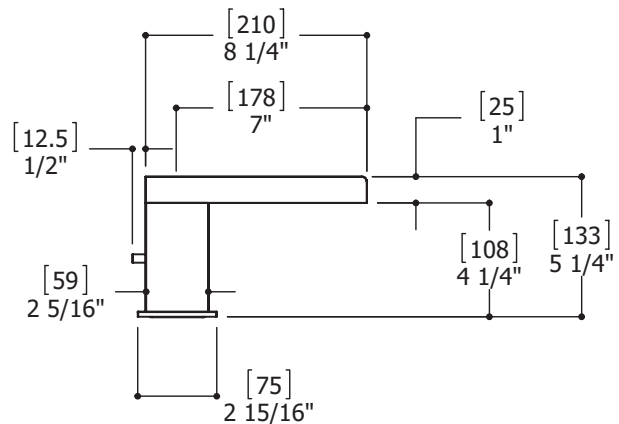

## FEATURES

- Solid brass construction
- Pressure balance volume control mixing valve
- Cascading water flow
- Microphone handshower with 5' double-helix hidden hose
- Pull-button diverter at the back of spout
- Ceramic cartridge
- 1/2" connection
- 18" stainless steel braided supply hose

## SPECS AT LARGE

Overall spout projection: 8 1/4"  
 CC spout projection: 6 11/16"  
 Total faucet height: 5 1/4"

Flow rate tub filler: 5.5 gpm  
 Flow rate handshower: 2.5 gpm  
 Mounting hole: 1 3/8"  
 Counter depth: 1 3/8"