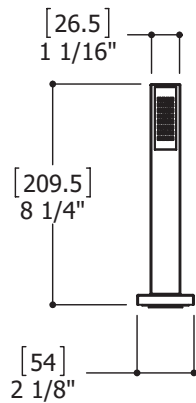

## FEATURES

- Solid brass construction
- Pressure balance volume control mixing valve
- Cascading water flow
- Microphone handshower with 5' double-helix hidden hose
- Pull-button diverter at the back of spout
- Ceramic cartridge
- 1/2" connection
- 18" stainless steel braided supply hose

## SPECS AT LARGE

Overall spout projection: 8 1/4"  
 CC spout projection: 6 11/16"  
 Total faucet height: 5 1/4"

Flow rate tub filler: 5.5 gpm  
 Flow rate handshower: 2.5 gpm  
 Mounting hole: 1 3/8"  
 Counter depth: 1 3/8"