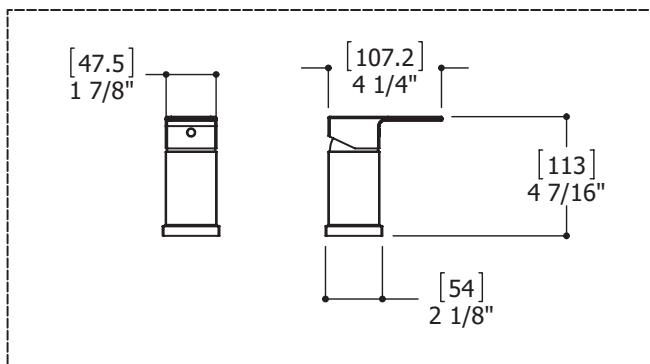

## FEATURES

- Solid brass construction
- Pressure balance volume control mixing valve
- Cascading water flow
- Microphone handshower with 5' double-helix hidden hose
- Pull-button diverter at the back of spout
- Ceramic cartridge
- 1/2" connection
- 18" stainless steel braided supply hose

## SPECS AT LARGE

Overall spout projection: 8 1/4"  
 CC spout projection: 6 11/16"  
 Total faucet height: 5 1/4"

Flow rate tub filler: 5.5 gpm  
 Flow rate handshower: 2.5 gpm  
 Mounting hole: 1 3/8"  
 Counter depth: 1 3/8"