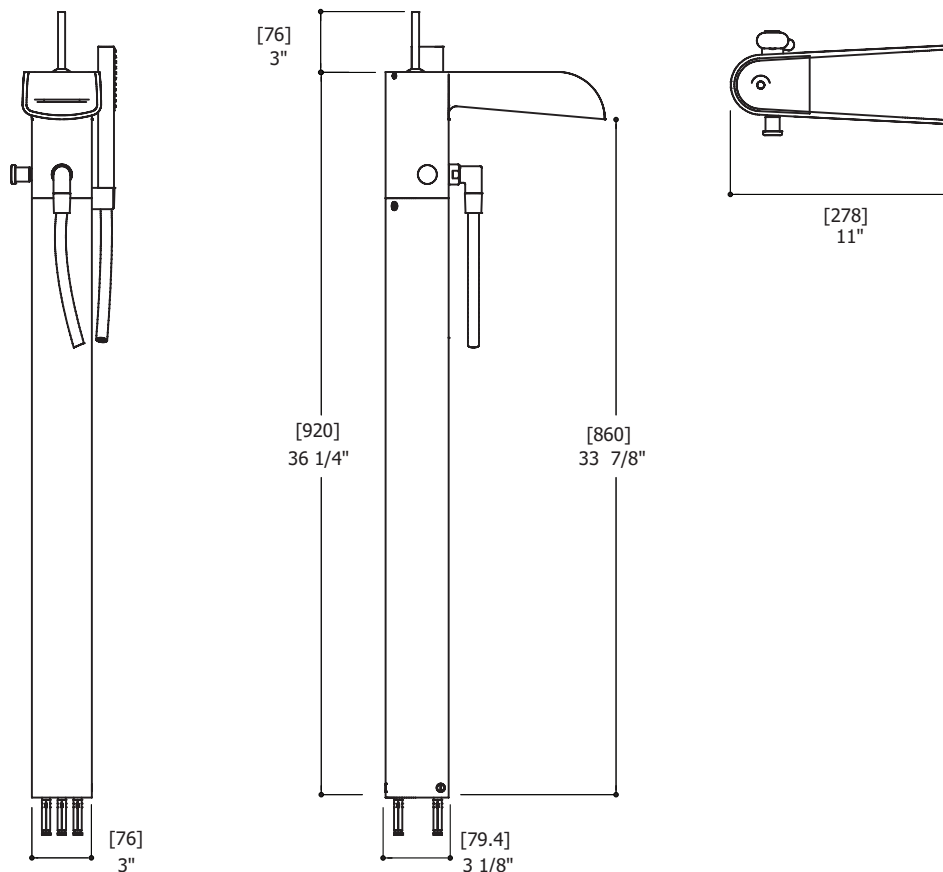

FEATURES

- Solid brass construction
- Single volume and temperature joystick control
- Single spray microphone handshower
- Pull button diverter on side of spout
- 5' PVC reinforced hose
- Cascading water flow
- Ceramic cartridge # ABCA03240
- 1/2" NPT male connection

Overall spout projection: 11" Flow rate tub filler: 7 gpm
 CC spout projection: 9 1/2" Flow rate handshower: 2.5 gpm
 Total faucet height: 36 1/4"

Aquabrace cannot be held responsible for any technical or typographical errors or omissions contained within this document and reserves the right to make changes without prior notice.

EXPLOSION PARTS