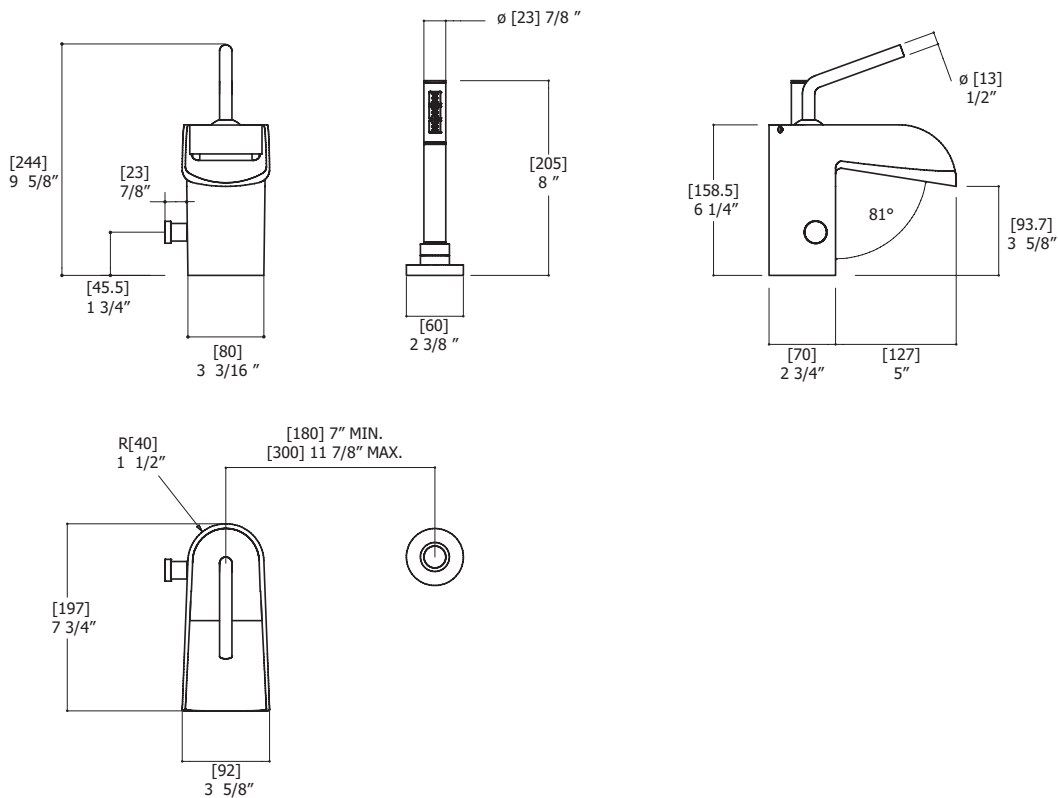

## FEATURES

- Solid brass construction
- Single volume and temperature joystick control
- Single spray microphone handshower
- 5' double-helix hidden hose
- Pull button diverter on side of spout
- Backflow preventer
- Cascading water flow
- Ceramic cartridge
- 1/2" connection
- 24" stainless steel braided supply hose

## SPECS AT LARGE

- Overall spout projection: 7 3/4"
- Flow rate tub filler: 10.5 gpm
- CC spout projection: 6 3/8"
- Flow rate handshower: 2.5 gpm
- Total faucet height: 9 5/8"
- Mounting hole: 1 3/8"
- Handshower height: 8"
- Counter depth: 1 3/8"

## EXPLOSION PARTS