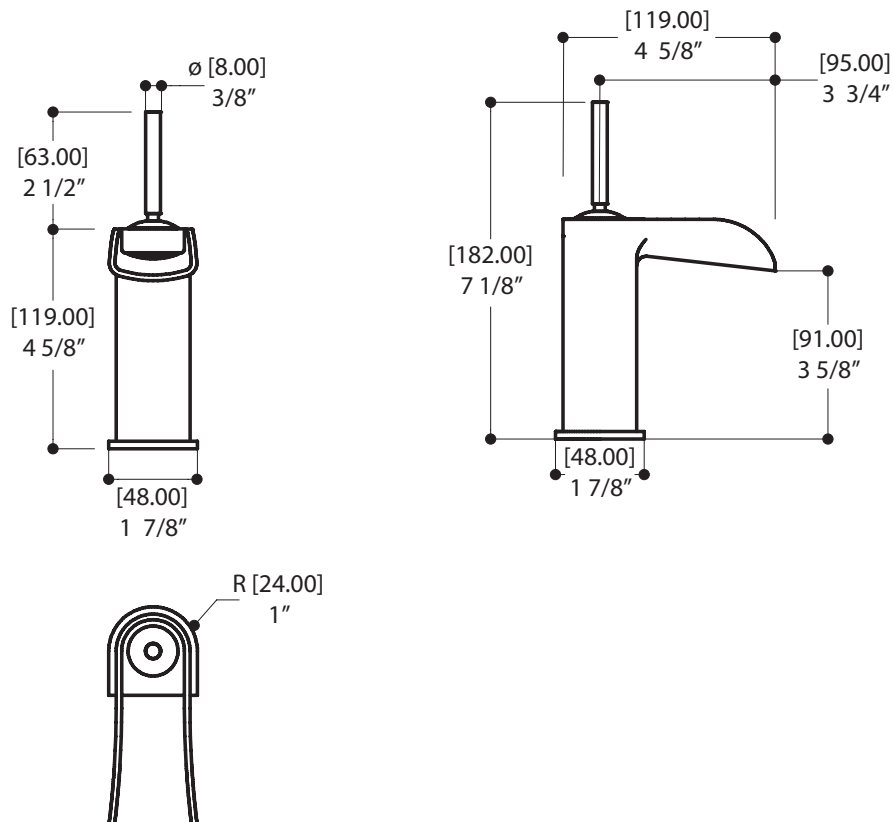

FEATURES

- Solid brass construction
- Single volume and temperature joystick control
- Cascading water flow
- Press pop-up drain with overflow # ABDR00699
- Ceramic cartridge
- 3/8" connection
- 16" stainless steel braided supply hose

SPECS AT LARGE

- Overall spout projection: 4 5/8"
- Flow rate: 2.2 gpm
- CC spout projection: 3 3/4"
- Mounting hole: 1 3/8"
- Total faucet height: 7 1/8"
- Counter depth: 1 3/8"

EXPLOSION PARTS