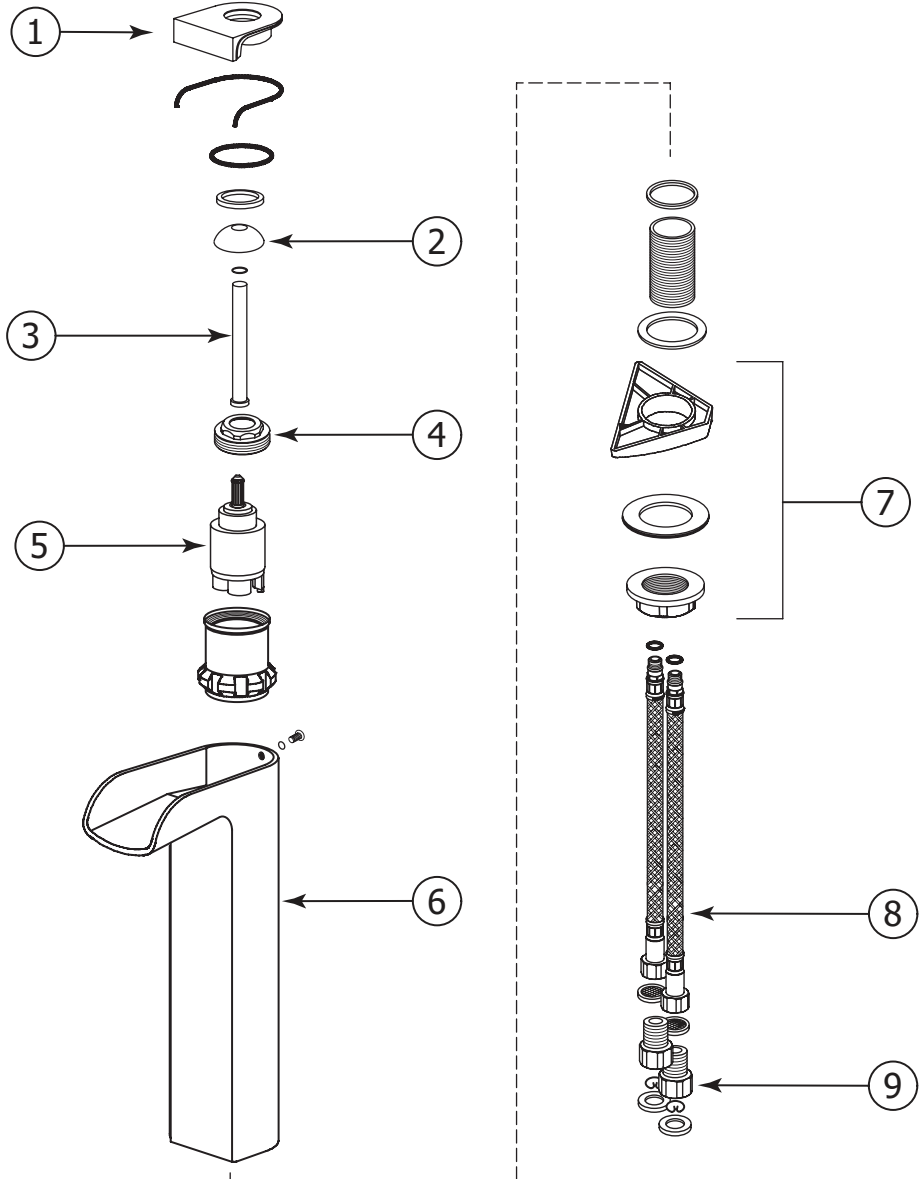

EXPLOSION PARTS

Aquabrace cannot be held responsible for any technical or typographical errors or omissions contained within this document and reserves the right to make changes without prior notice.