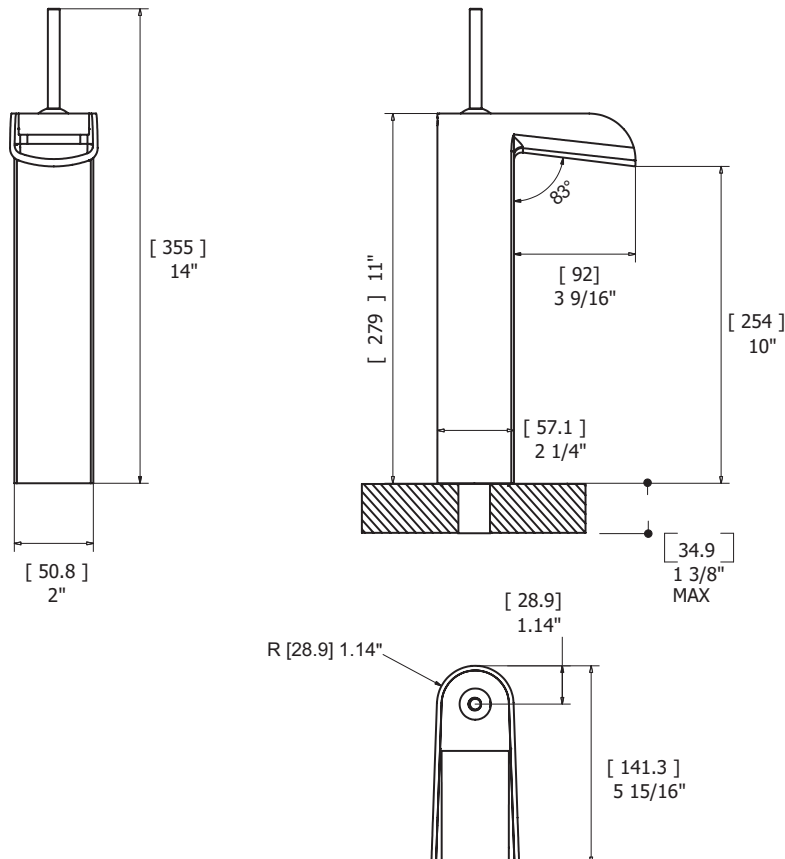

## FEATURES

- Solid brass construction
- Single volume and temperature joystick control
- Cascading water flow
- Press pop-up drain with overflow # ABDR00699
- Ceramic cartridge # ABCA03240
- 3/8" connection
- 16" stainless steel braided supply hose

## SPECS AT LARGE

- Overall spout projection: 5 15/16"
- Flow rate: 2.2 gpm
- CC spout projection: 4 13/16"
- Mounting hole: 1 3/8"
- Total faucet height: 14"
- Counter depth: 1 3/8"

Aquabrace cannot be held responsible for any technical or typographical errors or omissions contained within this document and reserves the right to make changes without prior notice.