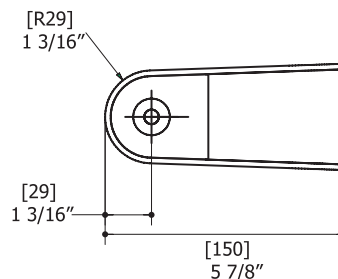

FEATURES

- Solid brass construction
- Single volume and temperature joystick control
- Cascading water flow
- Press pop-up drain with overflow # ABDR00699
- Ceramic cartridge # ABCA03240
- 3/8" connection
- 16" stainless steel braided supply hose

SPECS AT LARGE

- Overall spout projection: 5 7/8"
- Flow rate: 2.2 gpm
- CC spout projection: 4 11/16"
- Mounting hole: 1 3/8"
- Total faucet height: 9"
- Counter depth: 1 3/8"

Aquabross cannot be held responsible for any technical or typographical errors or omissions contained within this document and reserves the right to make changes without prior notice.