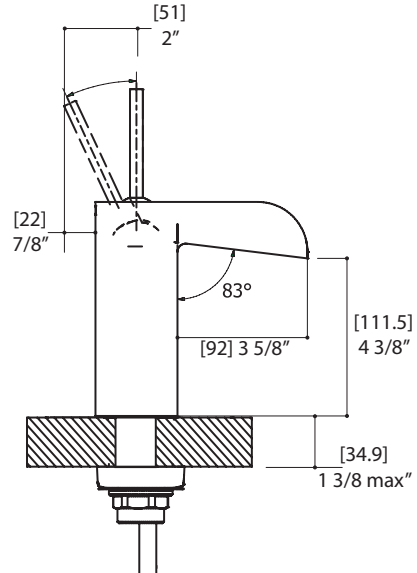

FEATURES

- Solid brass construction
- Single volume and temperature joystick control
- Cascading water flow
- Press pop-up drain with overflow # ABDR00699
- Ceramic cartridge # ABCA03240
- 3/8" connection
- 16" stainless steel braided supply hose

SPECS AT LARGE

- Overall spout projection: 5 7/8"
- Flow rate: 2.2 gpm
- CC spout projection: 4 11/16"
- Mounting hole: 1 3/8"
- Total faucet height: 9"
- Counter depth: 1 3/8"

Aquabross cannot be held responsible for any technical or typographical errors or omissions contained within this document and reserves the right to make changes without prior notice.