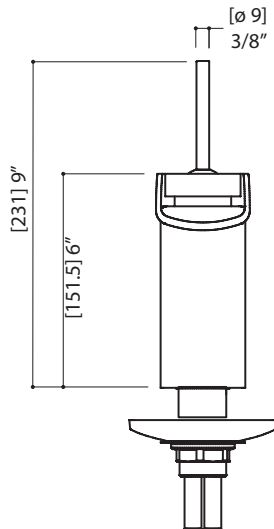

FEATURES

- Solid brass construction
- Single volume and temperature joystick control
- Cascading water flow
- Press pop-up drain with overflow # ABDR00699
- Ceramic cartridge # ABCA03240
- 3/8" connection
- 16" stainless steel braided supply hose

SPECS AT LARGE

- Overall spout projection: 5 7/8"
- Flow rate: 2.2 gpm
- CC spout projection: 4 11/16"
- Mounting hole: 1 3/8"
- Total faucet height: 9"
- Counter depth: 1 3/8"

Aquabross cannot be held responsible for any technical or typographical errors or omissions contained within this document and reserves the right to make changes without prior notice.

EXPLOSION PARTS