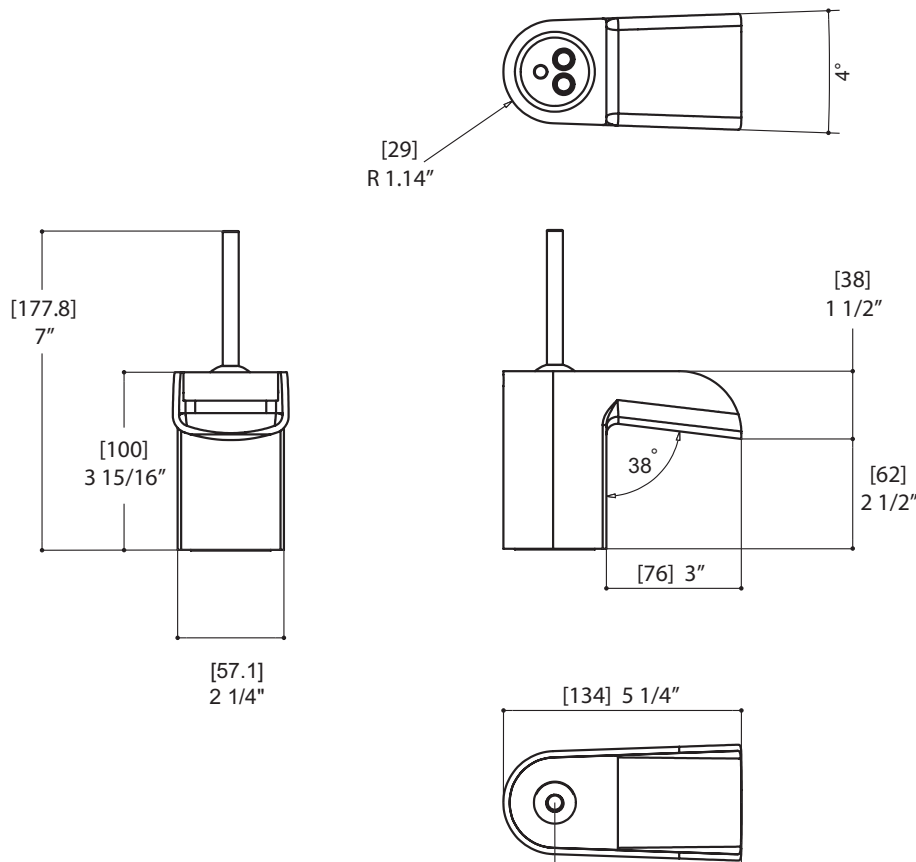

FEATURES

Solid brass construction
 Single volume and temperature joystick control
 Cascading water flow
 Press pop-up drain with overflow # ABDR00699
 Ceramic cartridge # ABCA03240
 3/8" connection
 16" stainless steel braided supply hose

Overall spout projection: 5 1/4" Flow rate: 2.2 gpm
 CC spout projection: 4 1/8" Mounting hole: 1 3/8"
 Total faucet height: 7" Counter depth: 1 3/8"

EXPLOSION PARTS

Aquabrace cannot be held responsible for any technical or typographical errors or omissions contained within this document and reserves the right to make changes without prior notice.