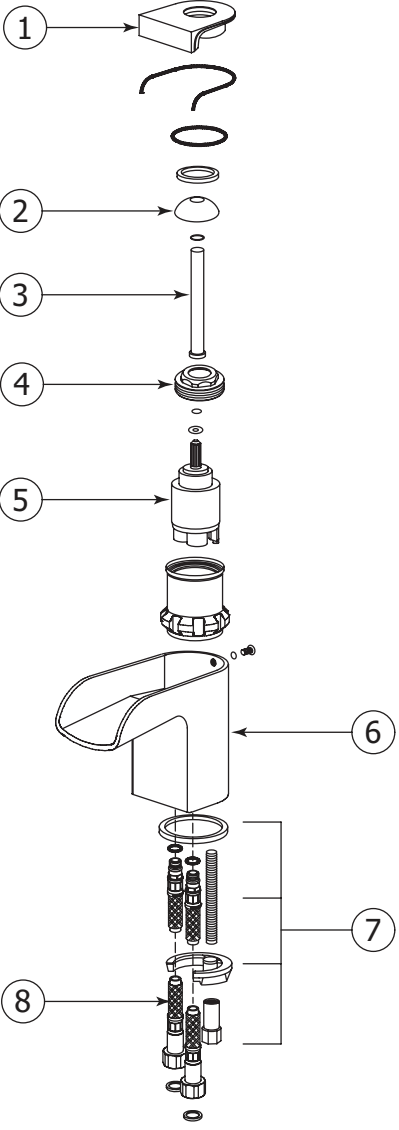

FEATURES

Solid brass construction
 Single volume and temperature joystick control
 Cascading water flow
 Press pop-up drain with overflow # ABDR00699
 Ceramic cartridge # ABCA03240
 3/8" connection
 16" stainless steel braided supply hose

Overall spout projection: 5 1/4" Flow rate: 2.2 gpm
 CC spout projection: 4 1/8" Mounting hole: 1 3/8"
 Total faucet height: 7" Counter depth: 1 3/8"

EXPLOSION PARTS

Aquabrace cannot be held responsible for any technical or typographical errors or omissions contained within this document and reserves the right to make changes without prior notice.