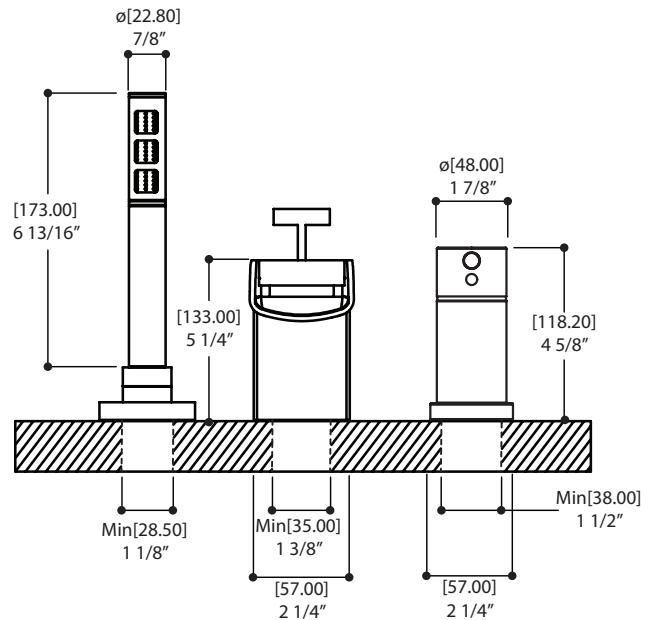

AQUABRASS

loveme 32013

3-piece deckmount tub filler with handshower

FEATURES

Solid brass construction
 Cascading water flow
 Pressure balance volume control mixing valve
 Microphone handshower with 5' double-helix hidden hose
 Pull-button diverter in spout
 1/2" connection

Overall spout projection: 5 1/4" Flow rate: (tub filler) 5.5 gpm
 CC spout projection: 4 1/8" Flow rate: (handshower) 2.5 gpm
 Total faucet height: 5 1/4"

Aquabrace cannot be held responsible for any technical or typographical errors or omissions contained within this document and reserves the right to make changes without prior notice.