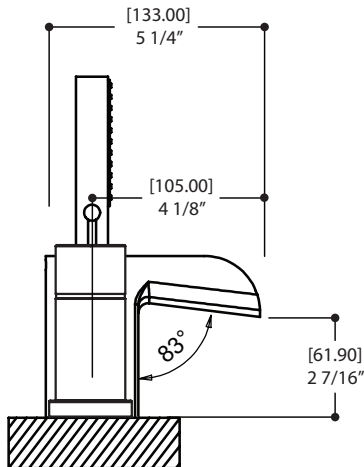

AQUABRASS

loveme 32013

3-piece deckmount tub filler with handshower

FEATURES

Solid brass construction
 Cascading water flow
 Pressure balance volume control mixing valve
 Microphone handshower with 5' double-helix hidden hose
 Pull-button diverter in spout
 1/2" connection

Overall spout projection: 5 1/4" Flow rate: (tub filler) 5.5 gpm
 CC spout projection: 4 1/8" Flow rate: (handshower) 2.5 gpm
 Total faucet height: 5 1/4"

Aquabrace cannot be held responsible for any technical or typographical errors or omissions contained within this document and reserves the right to make changes without prior notice.