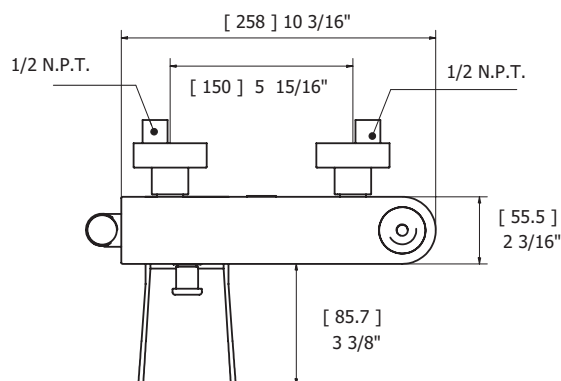

FEATURES

- Solid brass construction
- Single volume and temperature joystick control
- Single spray microphone handshower
- 5' reinforced PVC hose
- Pull button diverter
- Cascading water flow
- Ceramic cartridge # ABCA03240
- 1/2" NPT male connection

SPECS AT LARGE

- Overall spout projection: 5 1/2"
- Total faucet height: 6"
- Handshower height: 8 1/2"
- Flow rate tub filler: 5 gpm
- Flow rate handshower: 2.5 gpm
- Mounting hole: 1 3/8"

Aquabrace cannot be held responsible for any technical or typographical errors or omissions contained within this document and reserves the right to make changes without prior notice.