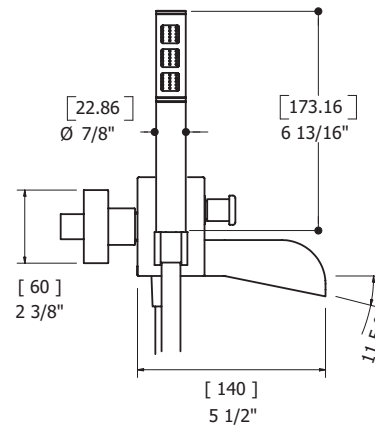

FEATURES

- Solid brass construction
- Single volume and temperature joystick control
- Single spray microphone handshower
- 5' reinforced PVC hose
- Pull button diverter
- Cascading water flow
- Ceramic cartridge # ABCA03240
- 1/2" NPT male connection

SPECS AT LARGE

- Overall spout projection: 5 1/2"
- Total faucet height: 6"
- Handshower height: 8 1/2"
- Flow rate tub filler: 5 gpm
- Flow rate handshower: 2.5 gpm
- Mounting hole: 1 3/8"

Aquabrace cannot be held responsible for any technical or typographical errors or omissions contained within this document and reserves the right to make changes without prior notice.