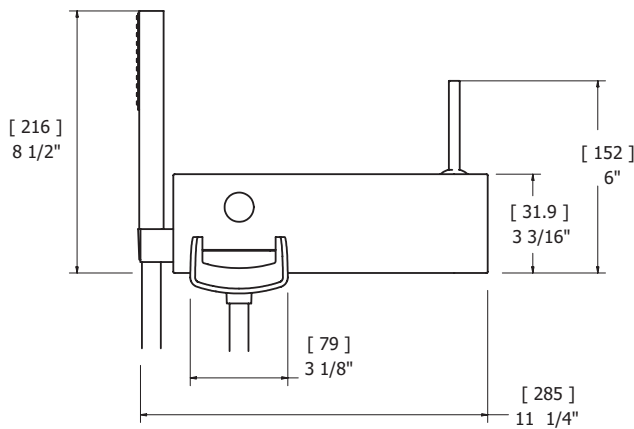

FEATURES

- Solid brass construction
- Single volume and temperature joystick control
- Single spray microphone handshower
- 5' reinforced PVC hose
- Pull button diverter
- Cascading water flow
- Ceramic cartridge # ABCA03240
- 1/2" NPT male connection

SPECS AT LARGE

- Overall spout projection: 5 1/2"
- Total faucet height: 6"
- Handshower height: 8 1/2"
- Flow rate tub filler: 5 gpm
- Flow rate handshower: 2.5 gpm
- Mounting hole: 1 3/8"

Aquabrace cannot be held responsible for any technical or typographical errors or omissions contained within this document and reserves the right to make changes without prior notice.