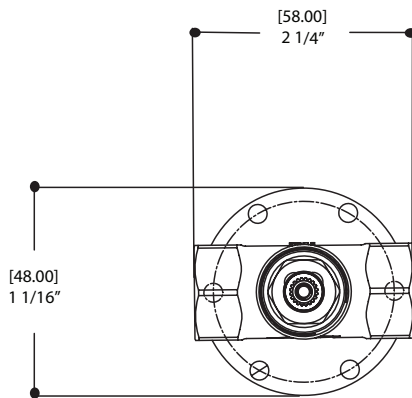

## FEATURES

Solid brass construction  
 1/2" NPT female connection (outlet and inlet)  
 Ceramic cartridge

Flow rate: depends on supply valve capacity

## EXPLOSION PARTS

---

Item	Code	English	Français
1	ABCA82220	Shut-off valve cartridge	Cartouche de la valve d'arrêt