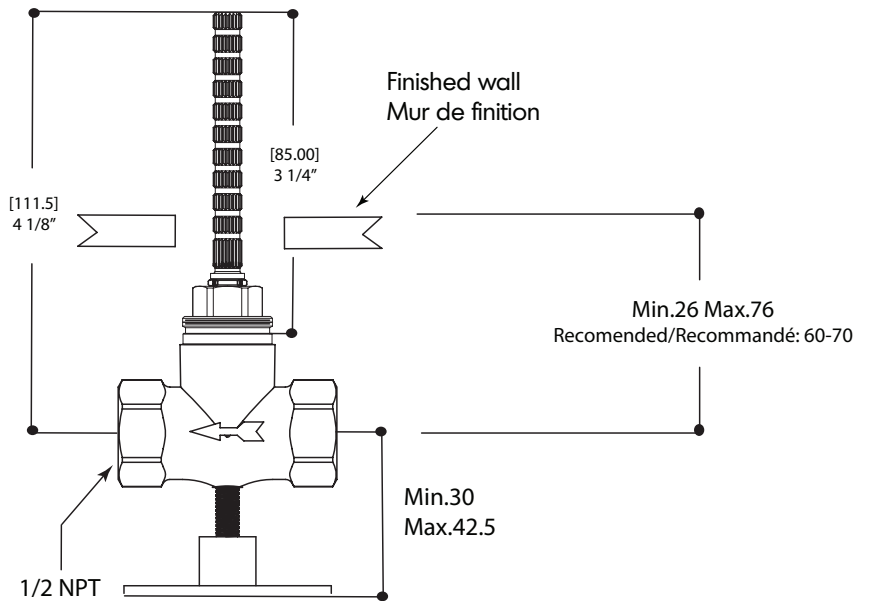

## FEATURES

Solid brass construction  
 1/2" NPT female connection (outlet and inlet)  
 Ceramic cartridge

Flow rate: depends on supply valve capacity

## EXPLOSION PARTS

---

Item	Code	English	Français
1	ABCA82220	Shut-off valve cartridge	Cartouche de la valve d'arrêt