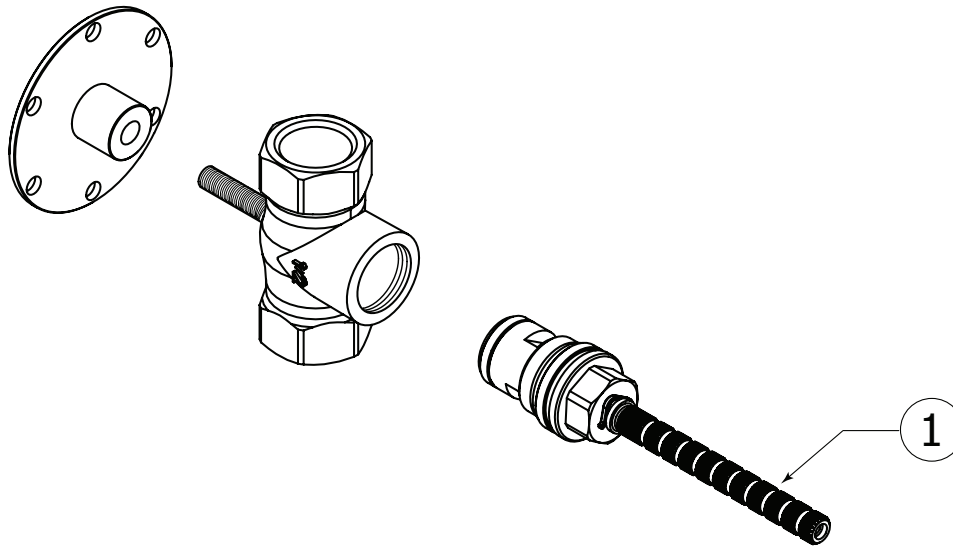

## FEATURES

Solid brass construction  
 1/2" NPT female connection (outlet and inlet)  
 Ceramic cartridge

Flow rate: depends on supply valve capacity

## EXPLOSION PARTS

---

Item	Code	English	Français
1	ABCA82220	Shut-off valve cartridge	Cartouche de la valve d'arrêt