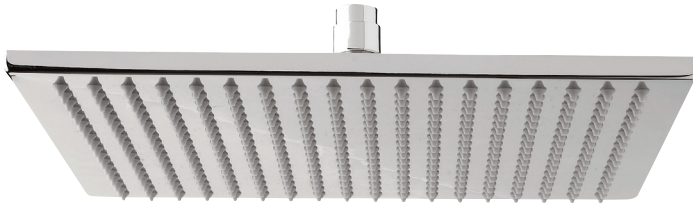

Reversible service check valves with filters and improved stop mechanism

Italian made nickel plated solid brass rough and Vernet thermostatic cartridge

Shut-off valve outlets: connections right, left or both sides simultaneously

FEATURES

Solid brass construction
Screwless decorative trim
Thin contemporary style - 4 1/4" x 12" x 1/8"
Decorative cylinders (x2) for shut-off valve and thermo control
Diverter cartridge included
Handles (x2)
Fits 1/2" thermo valve 12123

FEATURES

Solid brass construction
1/2" NPT male connection

FINISHES

Standard
Polished Chrome (pc)
Brushed Nickel (bn)

WARRANTY

Residential: Residential: Limited lifetime warranty to original purchaser
commercial: Two years warranty
(Complete warranty available at www.aquabrace.com/warranty)

4" square ceiling drop

16" square shower arm & flange

FEATURES

Contemporary style
Solid brass construction
Silicone spray nozzles for easy cleaning
1/2" NPT female connection

Flow rate: 2.5 gpm

FINISHES

Standard
Polished chrome (pc)
Brushed nickel (bn)
Custom
19 custom finishes available
(ask your local Aquabrain authorized dealer for details)