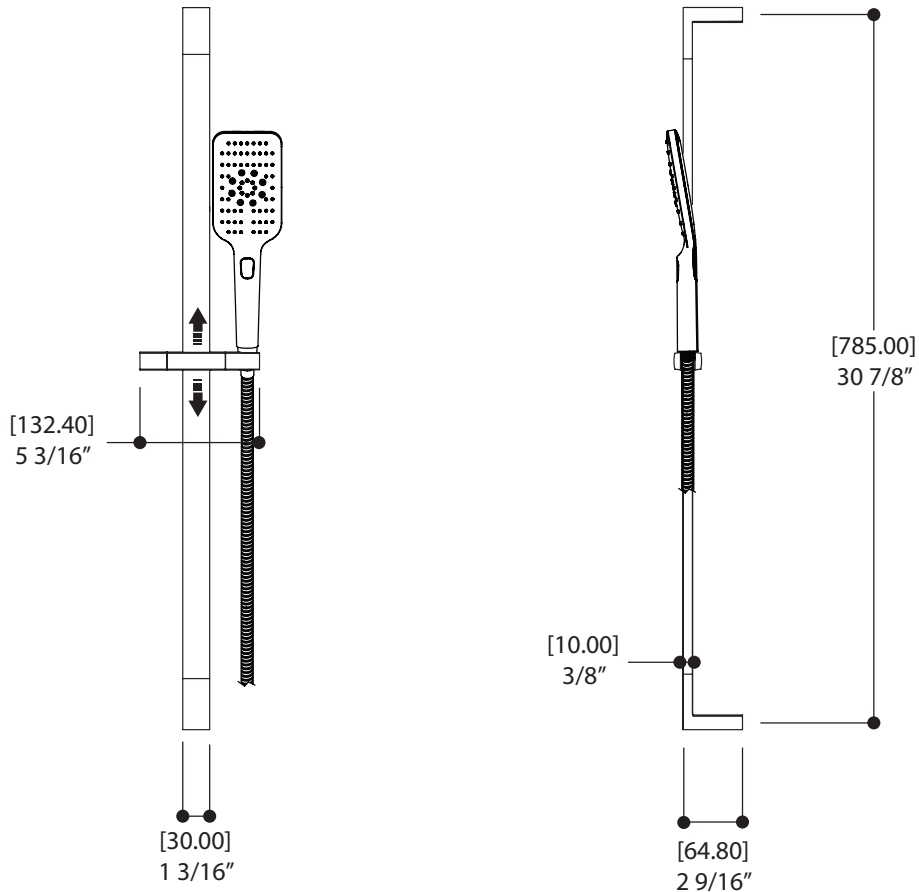

4" square ceiling drop

16" square shower arm & flange

FEATURES

Contemporary style
Solid brass construction
Silicone spray nozzles for easy cleaning
1/2" NPT female connection

Flow rate: 2.5 gpm

FINISHES

Standard
Polished chrome (pc)
Brushed nickel (bn)
Custom
19 custom finishes available
(ask your local Aquabrain authorized dealer for details)

WARRANTY

Residential: Residential: Limited lifetime warranty to original purchaser
commercial: Two years warranty
(Complete warranty available at www.aquabrain.com/warranty)

FEATURES

Square rail with adjustable sliding hook
 Push button 3 functions: rain, mist, jet
 5' to 6' expandable braided hose

Flow rate: 2.5 gpm
 Height: 31 1/2"

FINISHES

Standard
 Polished chrome (pc)
 Brushed nickel (bn)
 Electro black (ebk)

WARRANTY

Residential: Limited lifetime warranty to original purchaser
 Commercial: Two years warranty
 (Complete warranty available at www.aquabrace.com/warranty)

FEATURES

- Thermo insulation body
- 5/8" trim adjustment to elbow installation
- 1/2" NPT female connection

FINISHES

- Standard**
- Polished chrome (pc)
 - Brushed nickel (bn)
- Custom**
- 15 Custom finishes available
- (ask your local Aquabrax authorized dealer for details)