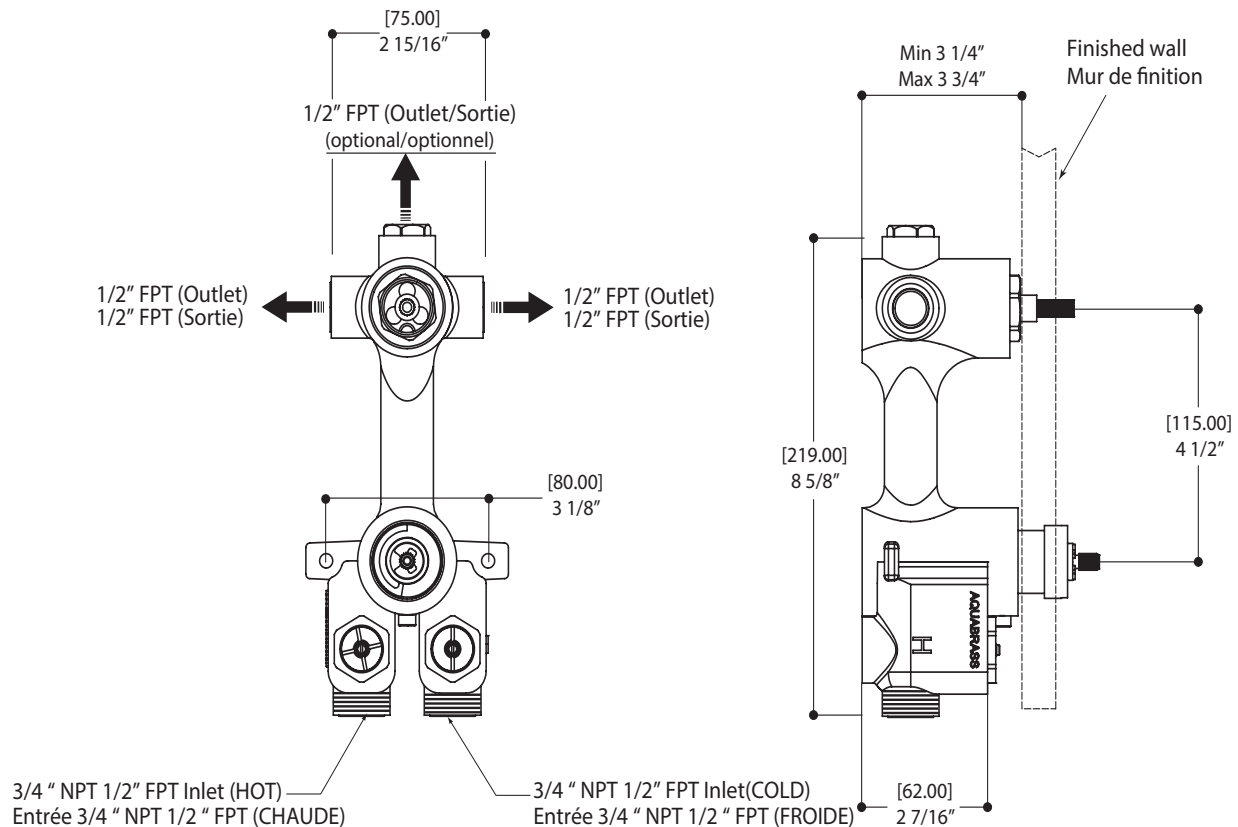

WARRANTY

Residential: Limited lifetime warranty to original purchaser

Commercial: Two years warranty

(Complete warranty available at www.aquabress.com/warranty)