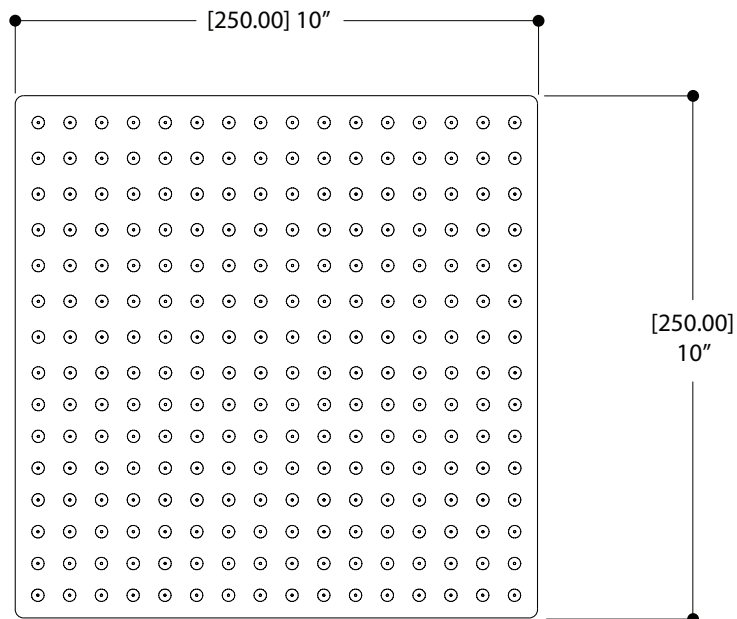

WARRANTY

Residential: Residential: Limited lifetime warranty to original purchaser
commercial: Two years warranty
(Complete warranty available at www.aquabrain.com/warranty)