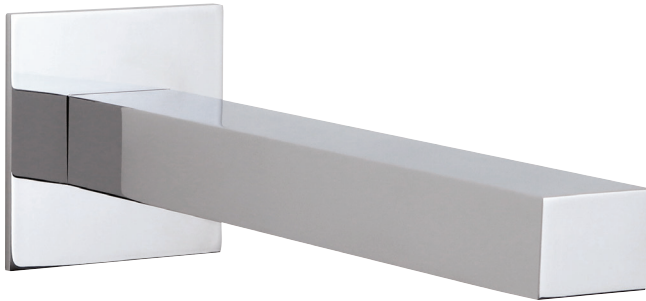

FEATURES

Solid brass construction
1/2" slip-fit connection

FINISHES

Standard
Polished chrome (pc)
Brushed nickel PVD (bnvd)
Electro Black (ebk)
Brushed Gold (bgd)

Custom finishes available

WARRANTY

Résidentielle : Garantie à vie limitée au premier acheteur
Commerciale : 2 ans
(la garantie complète est disponible sur www.aquabrace.com/garantie)