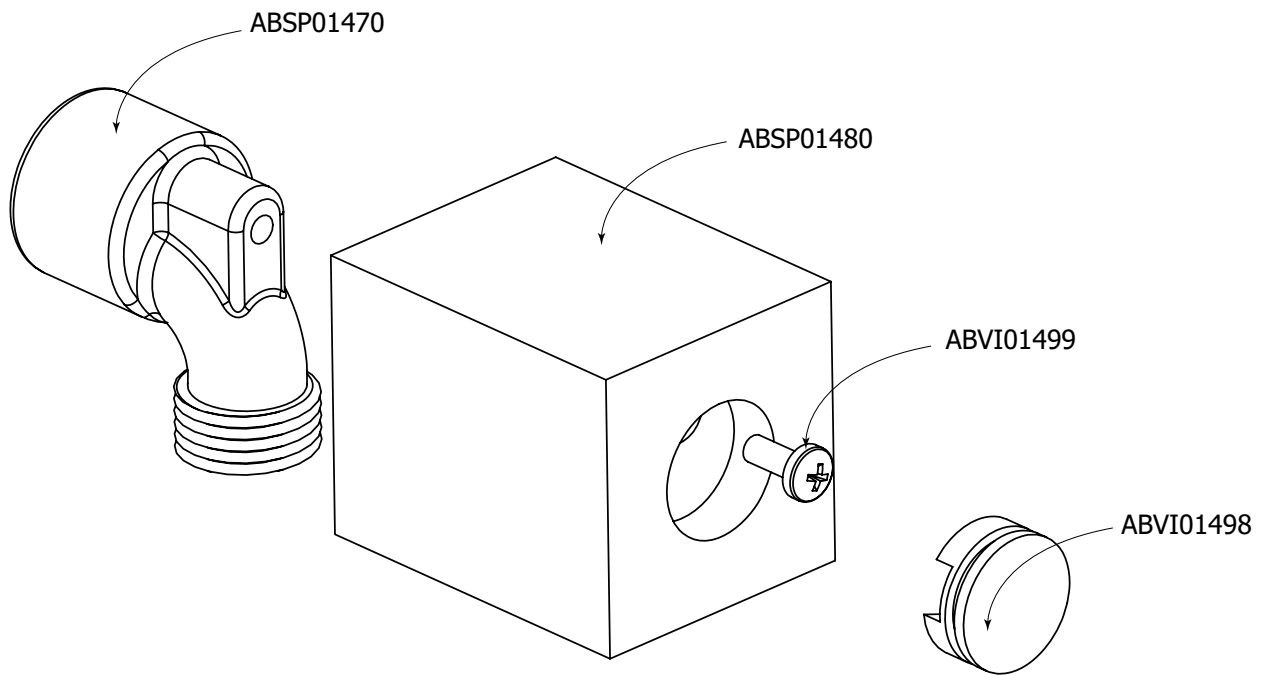

EXPLOSION PARTS