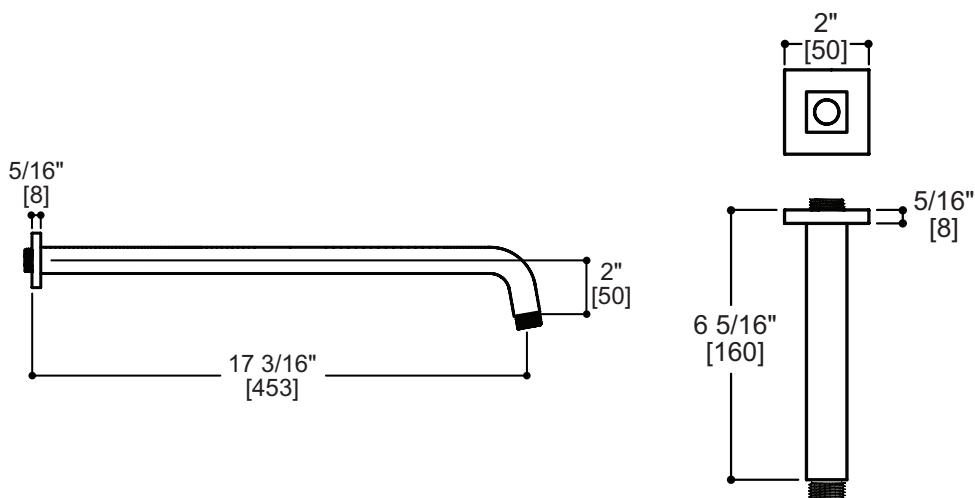

FEATURES

Solid brass construction
1/2" NPT male connection

FINISHES

Standard
Polished Chrome (pc)
Brushed Nickel (bn)

WARRANTY

Residential: Residential: Limited lifetime warranty to original purchaser
commercial: Two years warranty
(Complete warranty available at www.aquabrace.com/warranty)