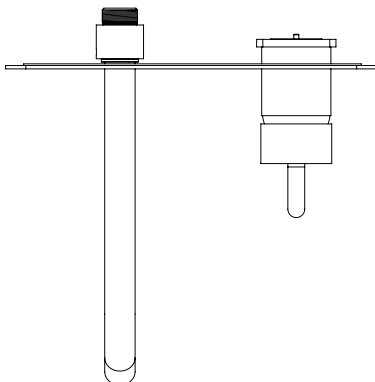

## FEATURES

Solid brass construction  
 2 handle inserts included – smooth and knurled  
 Crystal clear water flow  
 Drain not included, see page 212 for options  
 Rough-in not included, order **#CB029**

## SPECS AT LARGE

Overall spout projection: 8 11/16"      Flow rate: 2 gpm  
 CC spout projection: 7 1/8"              Mounting hole: 1 3/8"  
 Total faucet height: 2 15/16"           Counter depth: 1 3/8"