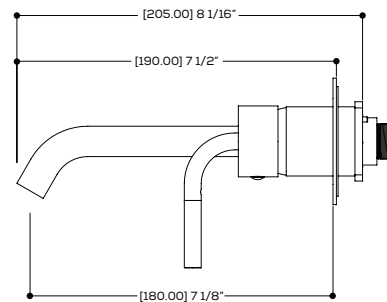

## FEATURES

Solid brass construction  
 2 handle inserts included – smooth and knurled  
 Crystal clear water flow  
 Drain not included, see page 212 for options  
 Rough-in not included, order **#CB029**

## SPECS AT LARGE

Overall spout projection: 8 11/16"      Flow rate: 2 gpm  
 CC spout projection: 7 1/8"              Mounting hole: 1 3/8"  
 Total faucet height: 2 15/16"           Counter depth: 1 3/8"