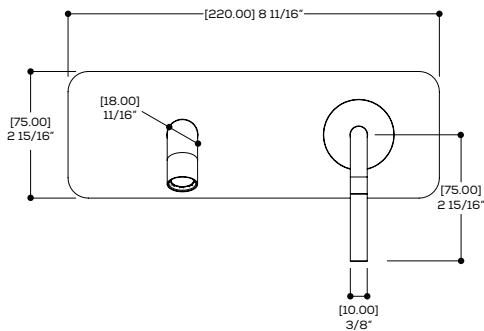

## FEATURES

Solid brass construction  
 2 handle inserts included – smooth and knurled  
 Crystal clear water flow  
 Drain not included, see page 212 for options  
 Rough-in not included, order **#CB029**

## SPECS AT LARGE

Overall spout projection: 8 11/16"      Flow rate: 2 gpm  
 CC spout projection: 7 1/8"              Mounting hole: 1 3/8"  
 Total faucet height: 2 15/16"           Counter depth: 1 3/8"