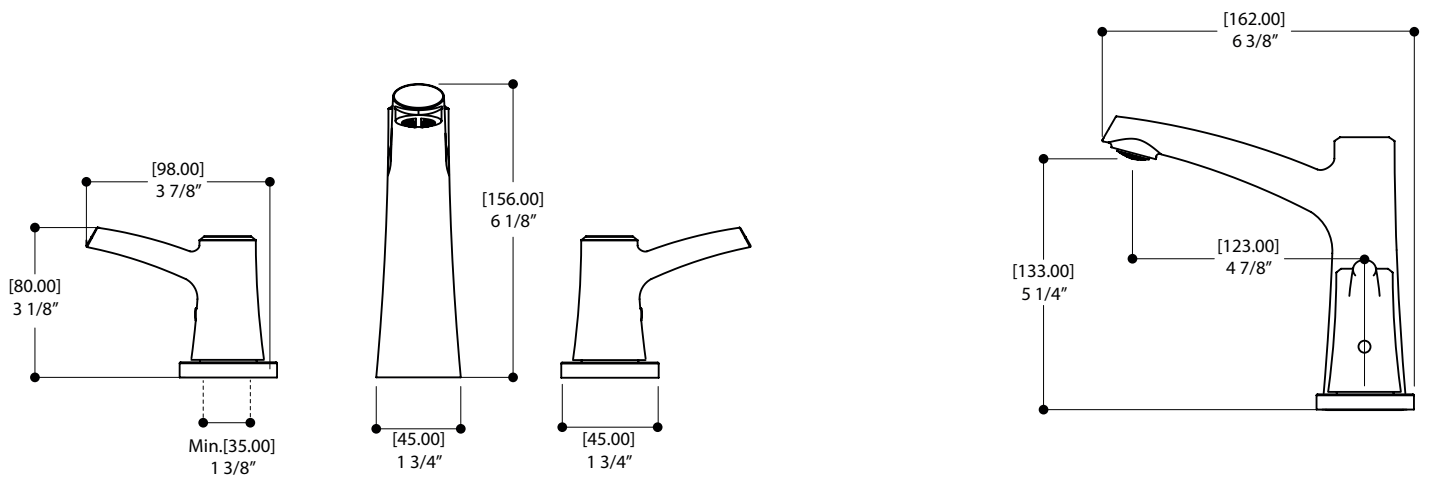

AQUABRASS

Folia 18016

widespread lavatory faucet

FEATURES

Solid brass construction
Crystal clear water flow
Press pop-up drain with overflow included
1/2" connection

FINISHES

Standard
Electro black (ebk)

WARRANTY

Residential: Limited lifetime warranty to original purchaser
Commercial: Two years warranty
(Complete warranty available at www.aquabrace.com/warranty)

CODE & COMPLIANCE

SPECS AT LARGE

Overall spout projection: 6 3/8" Flow rate: 1.75 gpm
CC spout projection: 4 7/8" Mounting hole: 1 3/8"
Total faucet height: 6 1/8" Counter depth: 1 3/8"