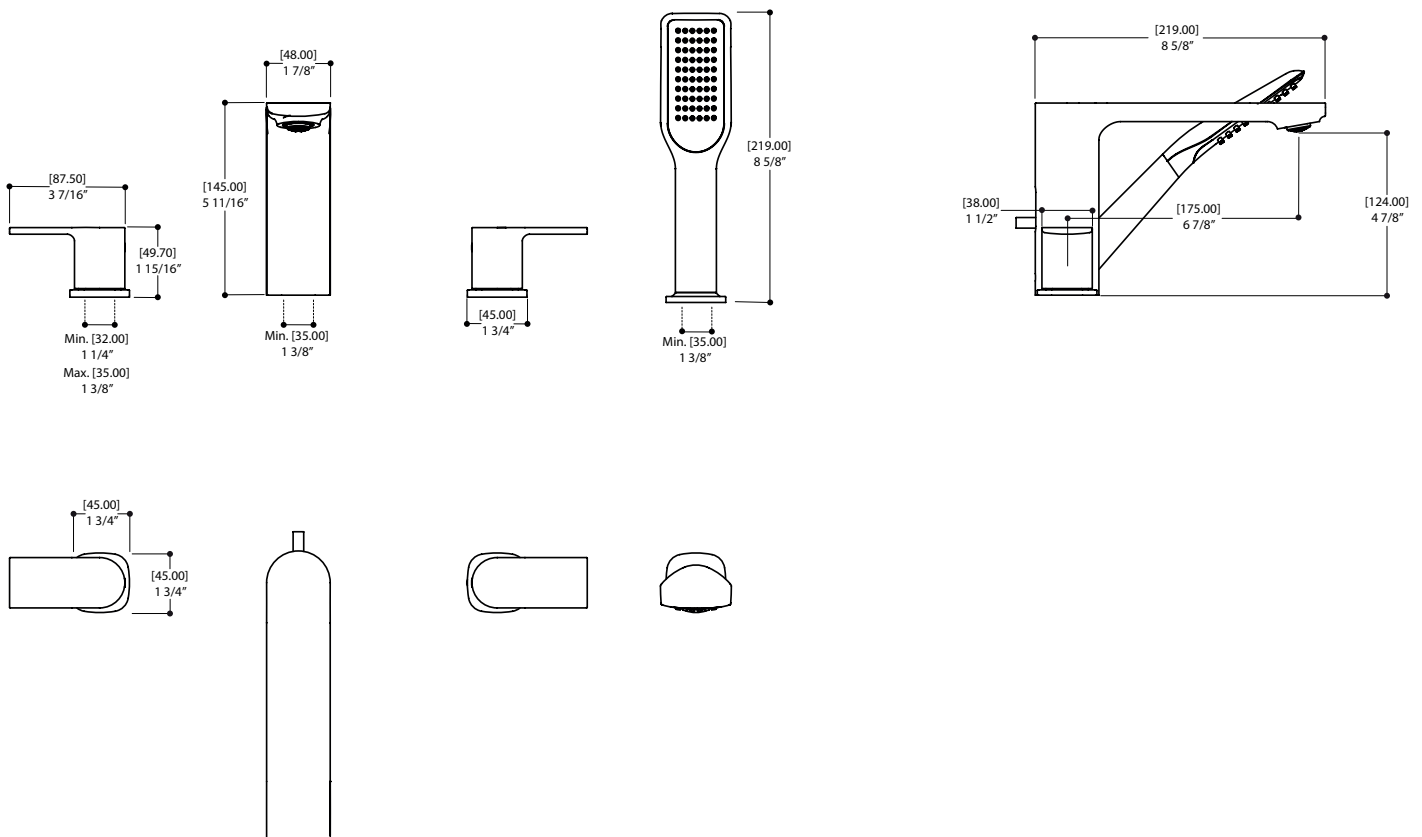

## FEATURES

- Solid brass construction
- Crystal clear water flow
- Handshower with 5' double-helix hidden hose
- Pull-button diverter at the back of spout
- 1/2" connection

## SPECS AT LARGE

Overall spout projection: 8 5/8"  
 CC spout projection: 6 7/8"  
 Total faucet height: 8 5/8"

Flow rate: 1.75 gpm  
 Mounting hole: 1 3/8"  
 Counter depth: 1 3/8"

Aquabross cannot be held responsible for any technical or typographical errors or omissions contained within this document and reserves the right to make changes without prior notice.