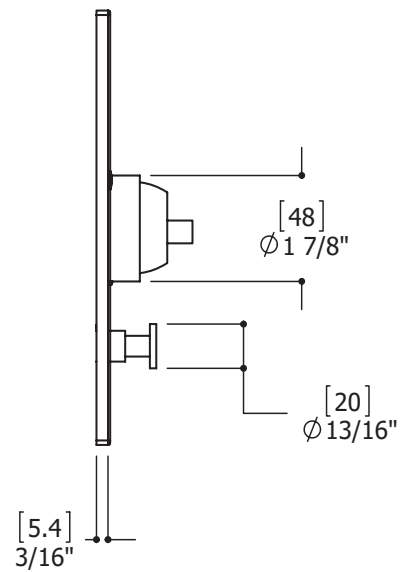

WARRANTY

Residential: Limited lifetime warranty to original purchaser
Commercial: Two years warranty
(Complete warranty available at www.aquabrace.com/warranty)