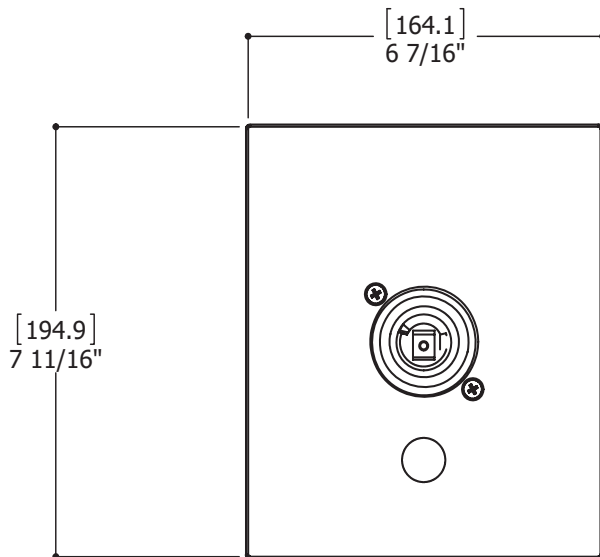

WARRANTY

Residential: Limited lifetime warranty to original purchaser
Commercial: Two years warranty
(Complete warranty available at www.aquabrace.com/warranty)